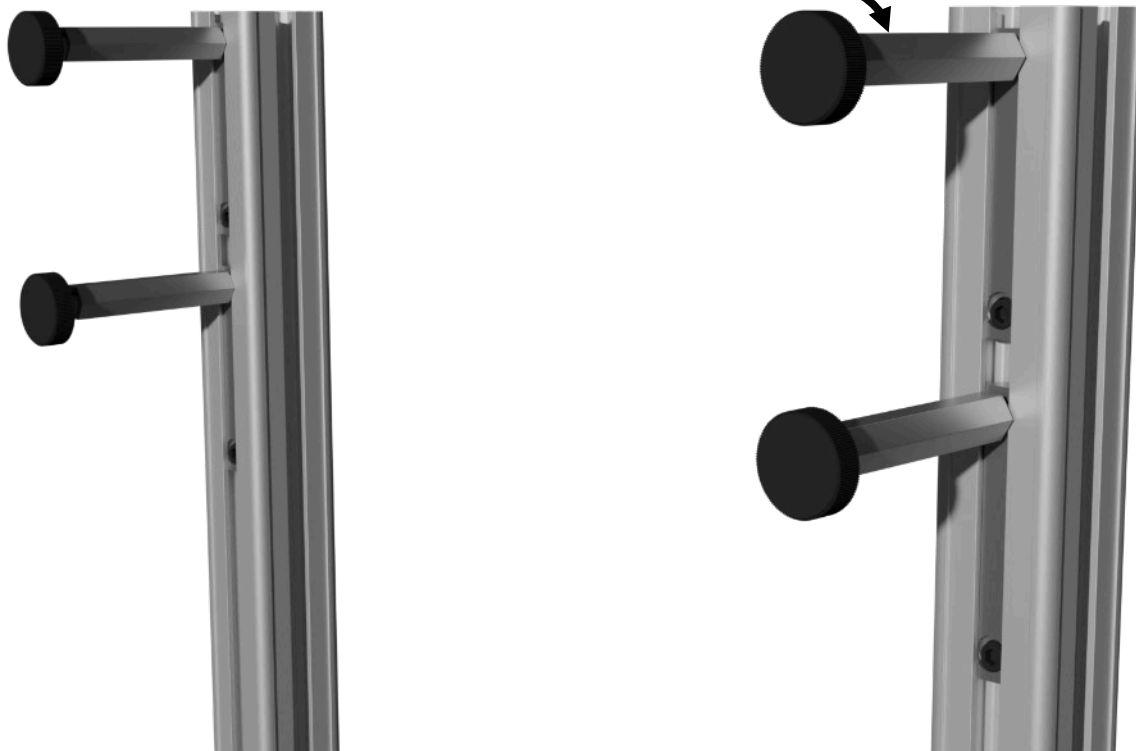

Monitor Through Backlit Display

Portable Monitor Stand Through Backlit Wall

**Begin with
"Portable Monitor Stand"
Instructions**

Top of Portable Monitor Stand

Must have "Fingers" to pass through backlit wall

Monitor Through Backlit Display

Monitor Through Backlit Display

Thumb Screws attach
monitor hanging plate