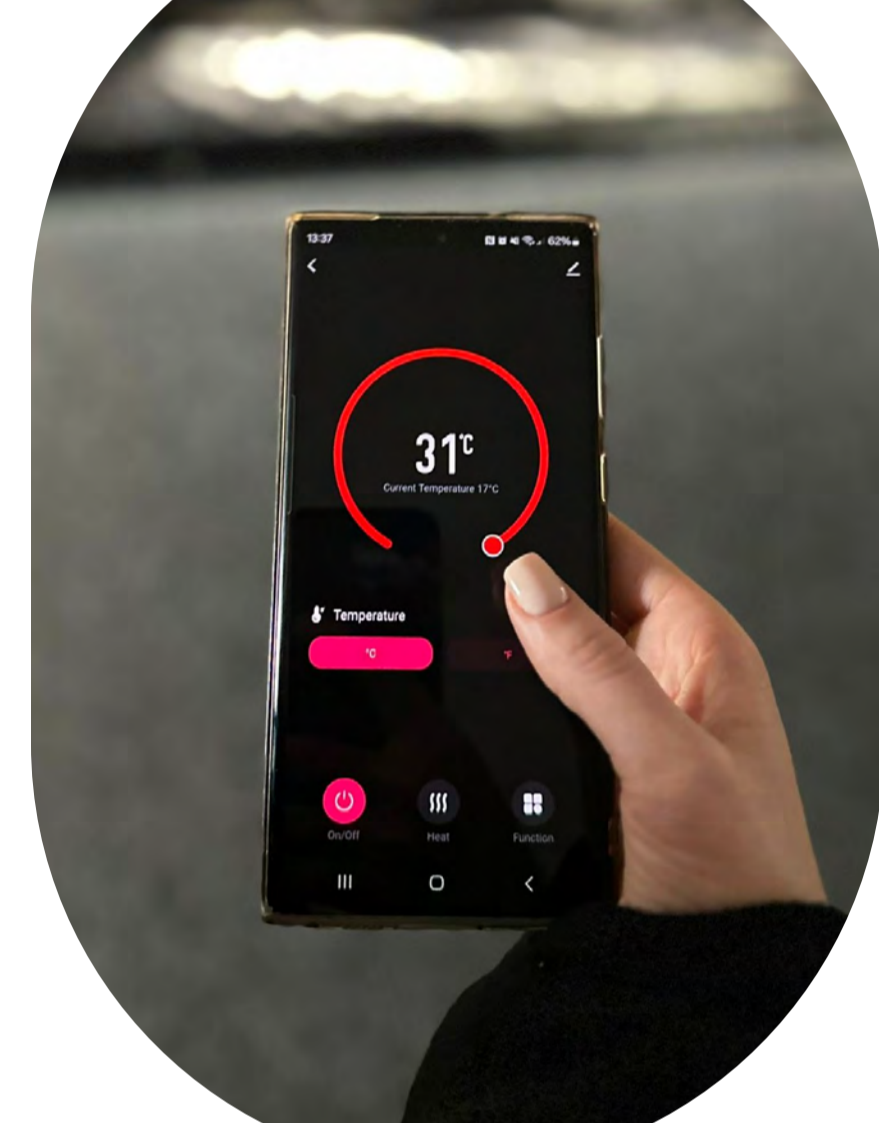

SMART APP & ALEXA

TOUCH CONTROL

LCD REMOTE

Step into the future, where convenience meets innovation. Take command effortlessly through the dedicated app, using the LCD remote control or the discreetly designed touch screen.