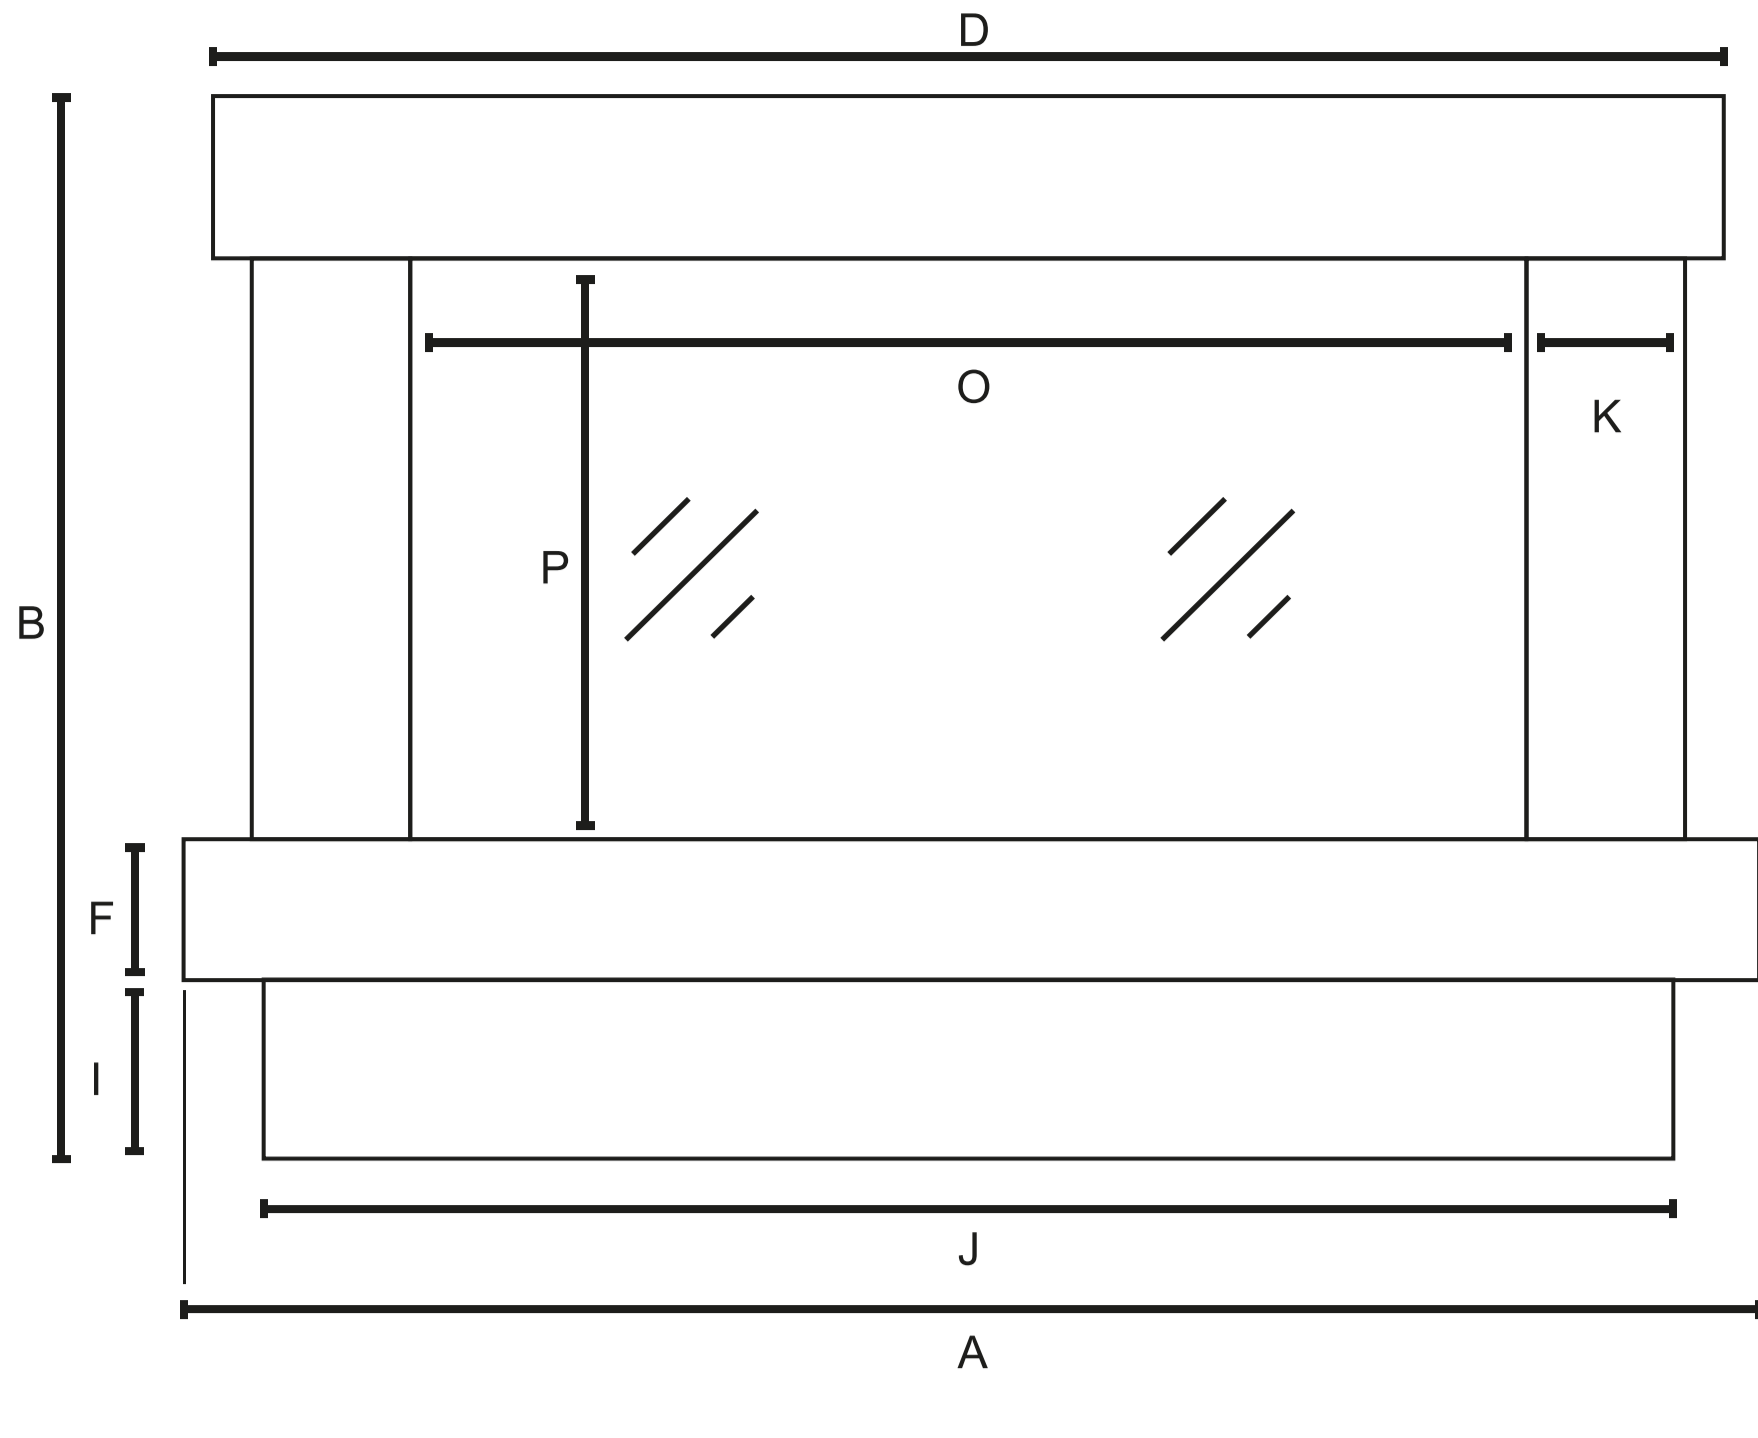

VERONA 1250 X

INFORMATION SHEET

DIMENSIONS

SIZES

A	1626mm	B	861mm
C	406mm	D	1626mm
E	330mm	F	127mm
G	381mm	H	114mm
I	203mm	J	1526mm
K	87mm	L	356mm
M	100mm	N	195mm
O	1250mm	P	416mm

AVAILABLE IN 4 SIZES

VERONA 1250