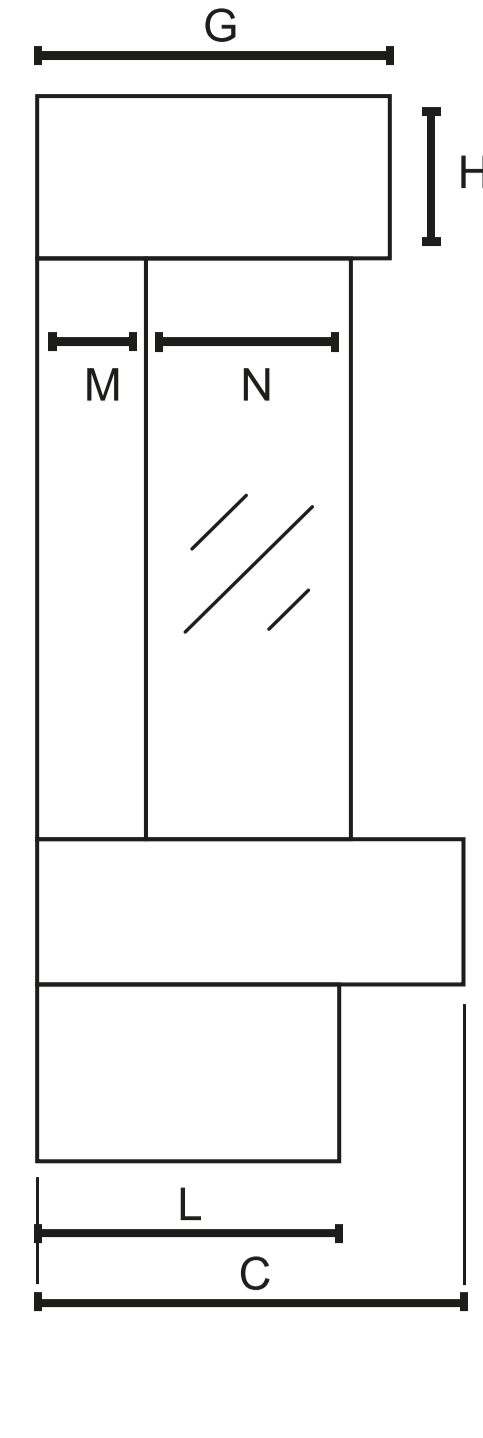

VERONA 1250 X

INFORMATION SHEET

DIMENSIONS

SIZES

A	1626mm	B	861mm
C	406mm	D	1626mm
E	330mm	F	127mm
G	381mm	H	114mm
I	203mm	J	1526mm
K	87mm	L	356mm
M	100mm	N	195mm
O	1250mm	P	416mm

AVAILABLE IN 4 SIZES

VERONA 1250