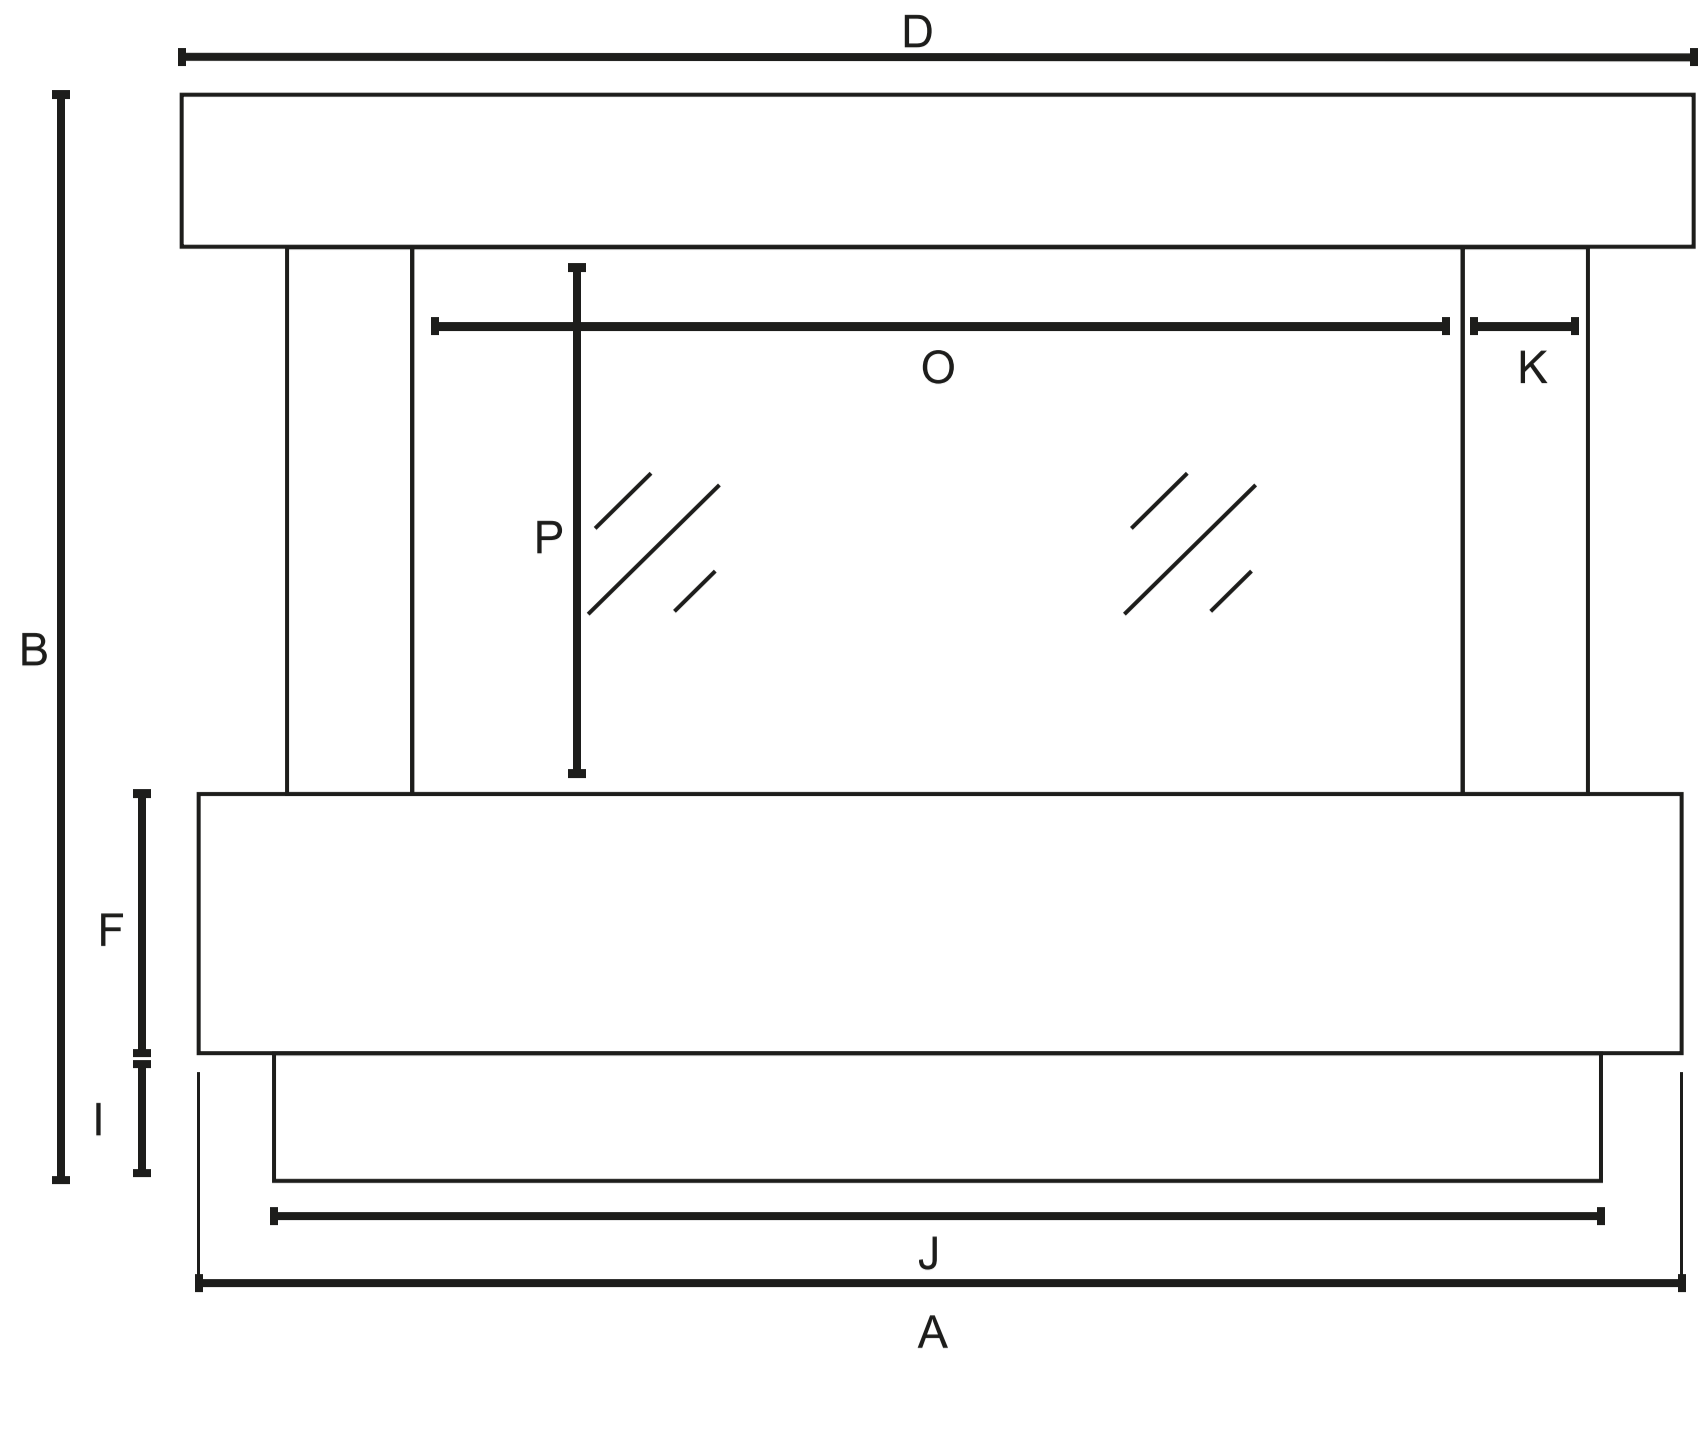

ROMA 700 3DP

INFORMATION SHEET

DIMENSIONS

SIZES	
A	1250mm
B	1125mm
C	406mm
D	1250mm
E	407mm
F	305mm
G	381mm
H	114mm
I	102mm
J	1150mm
K	187mm
L	356mm
M	100mm
N	180mm
O	700mm
P	604mm

AVAILABLE IN 4 SIZES

ROMA 700