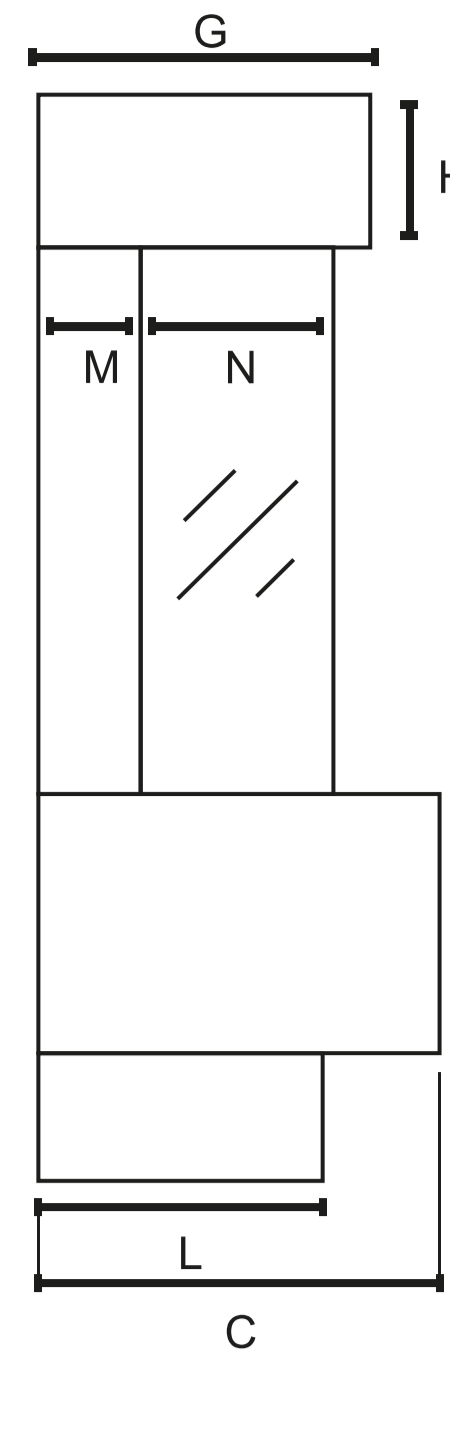

ROMA 700 3DP

INFORMATION SHEET

DIMENSIONS

SIZES	
A	1250mm
B	1125mm
C	406mm
D	1250mm
E	407mm
F	305mm
G	381mm
H	114mm
I	102mm
J	1150mm
K	187mm
L	356mm
M	100mm
N	180mm
O	700mm
P	604mm

AVAILABLE IN 4 SIZES

ROMA 700