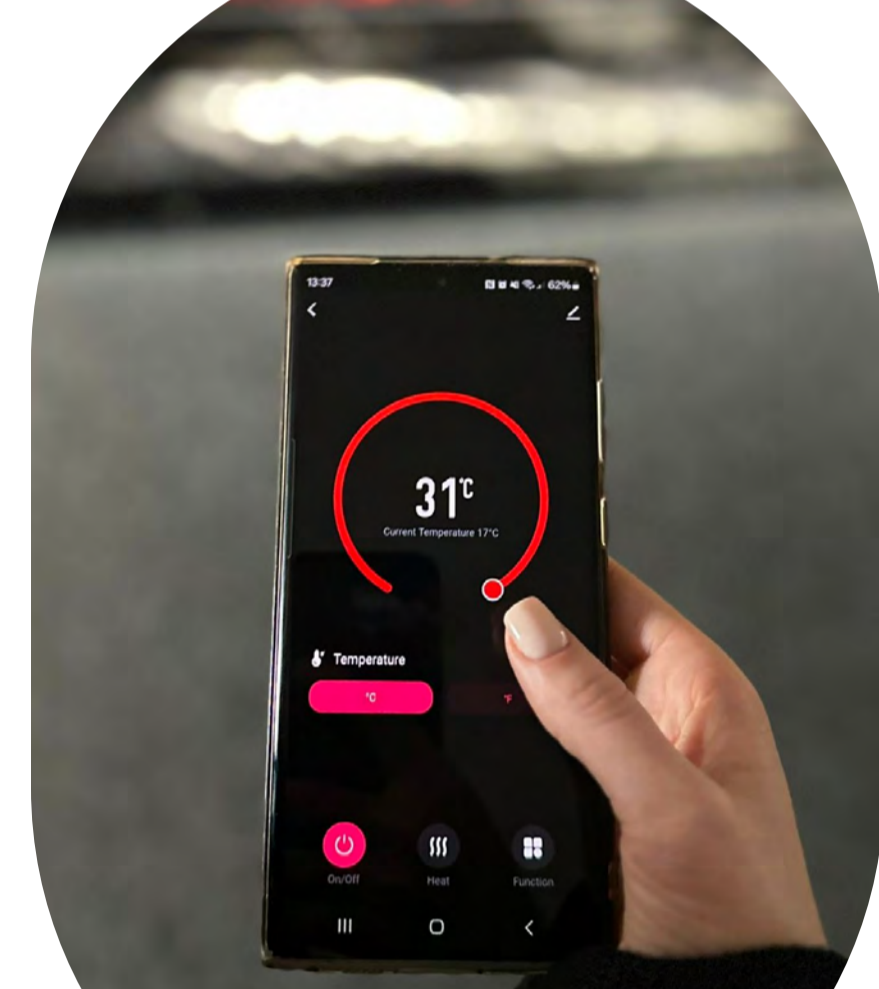

SMART APP & ALEXA

TOUCH CONTROL

LCD REMOTE

Step into the future, where convenience meets innovation. Take command effortlessly through the dedicated app, using the LCD remote control or the discreetly designed touch screen.