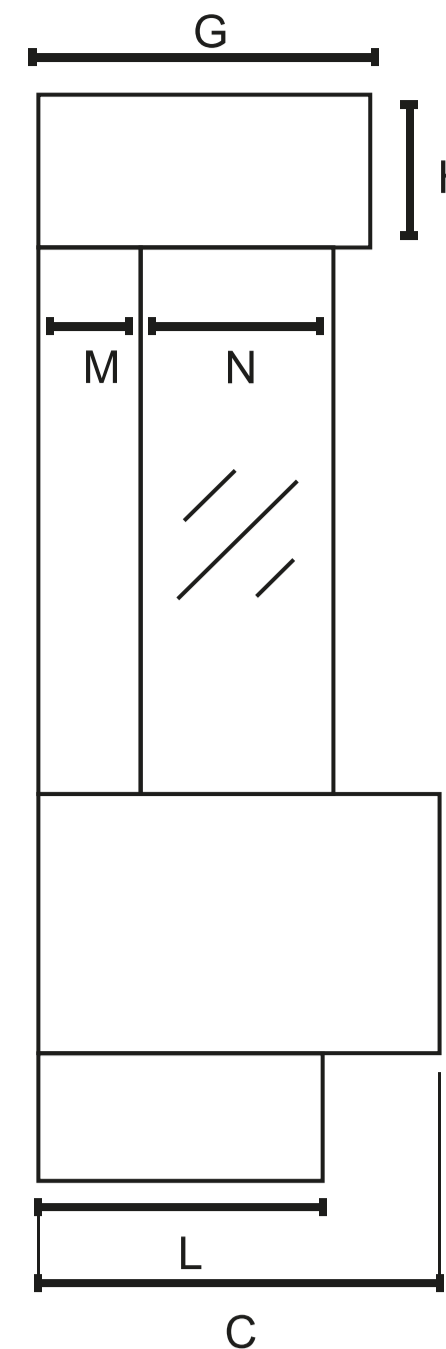

ROMA 2500 X

INFORMATION SHEET

DIMENSIONS

SIZES	
A 2800mm	B 937mm
C 406mm	D 2800mm
E 407mm	F 305mm
G 381mm	H 114mm
I 102mm	J 2700mm
K 115mm	L 356mm
M 100mm	N 195mm
O 2500mm	P 416mm

AVAILABLE IN 4 SIZES

ROMA 1250