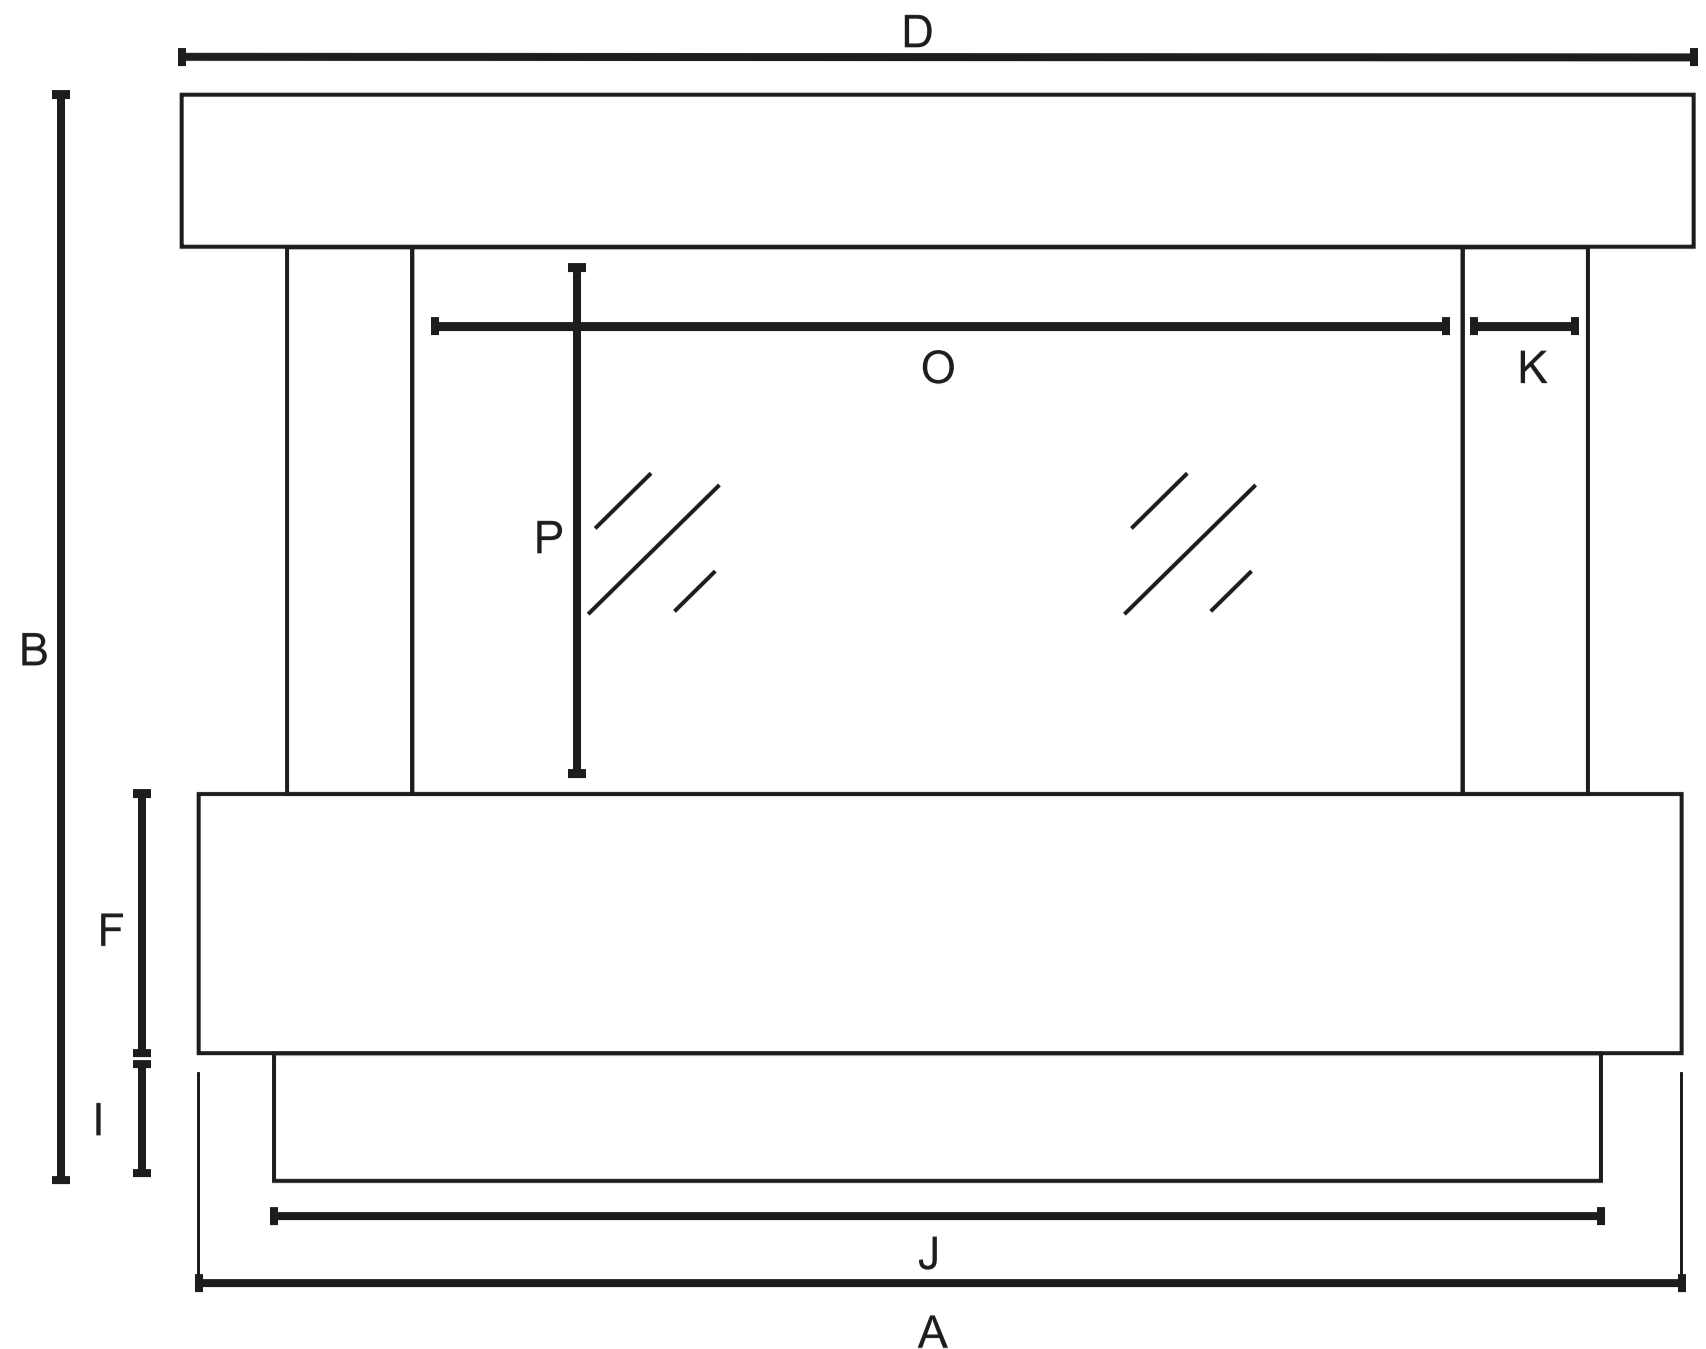

ROMA 2500 X

INFORMATION SHEET

DIMENSIONS

SIZES	
A 2800mm	B 937mm
C 406mm	D 2800mm
E 407mm	F 305mm
G 381mm	H 114mm
I 102mm	J 2700mm
K 115mm	L 356mm
M 100mm	N 195mm
O 2500mm	P 416mm

AVAILABLE IN 4 SIZES

ROMA 1250