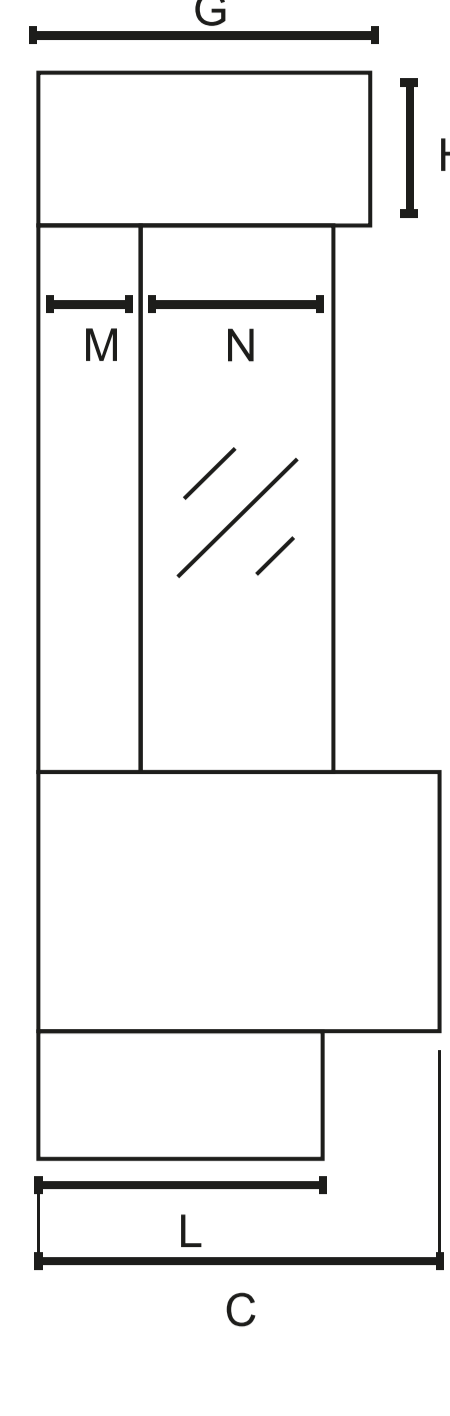

DIMENSIONS