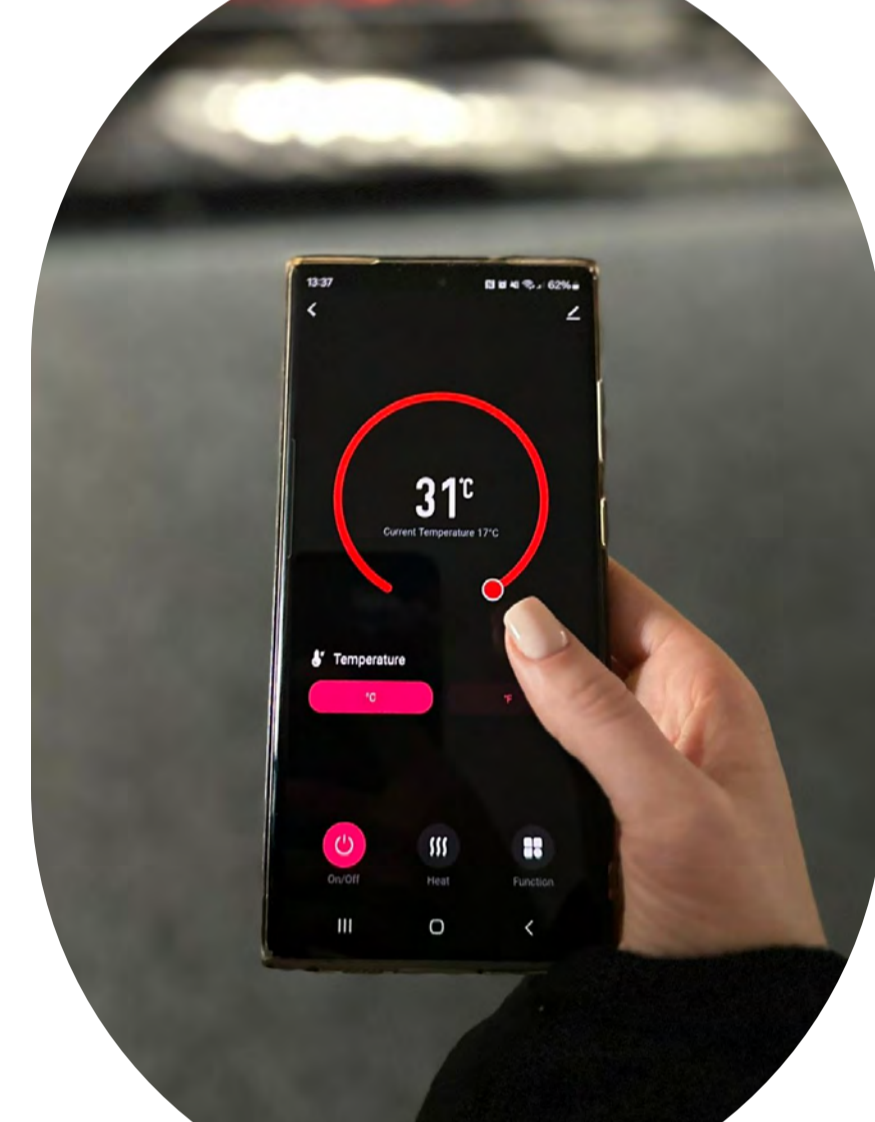

FEATURES

SMART CONTROL

SMART APP & ALEXA