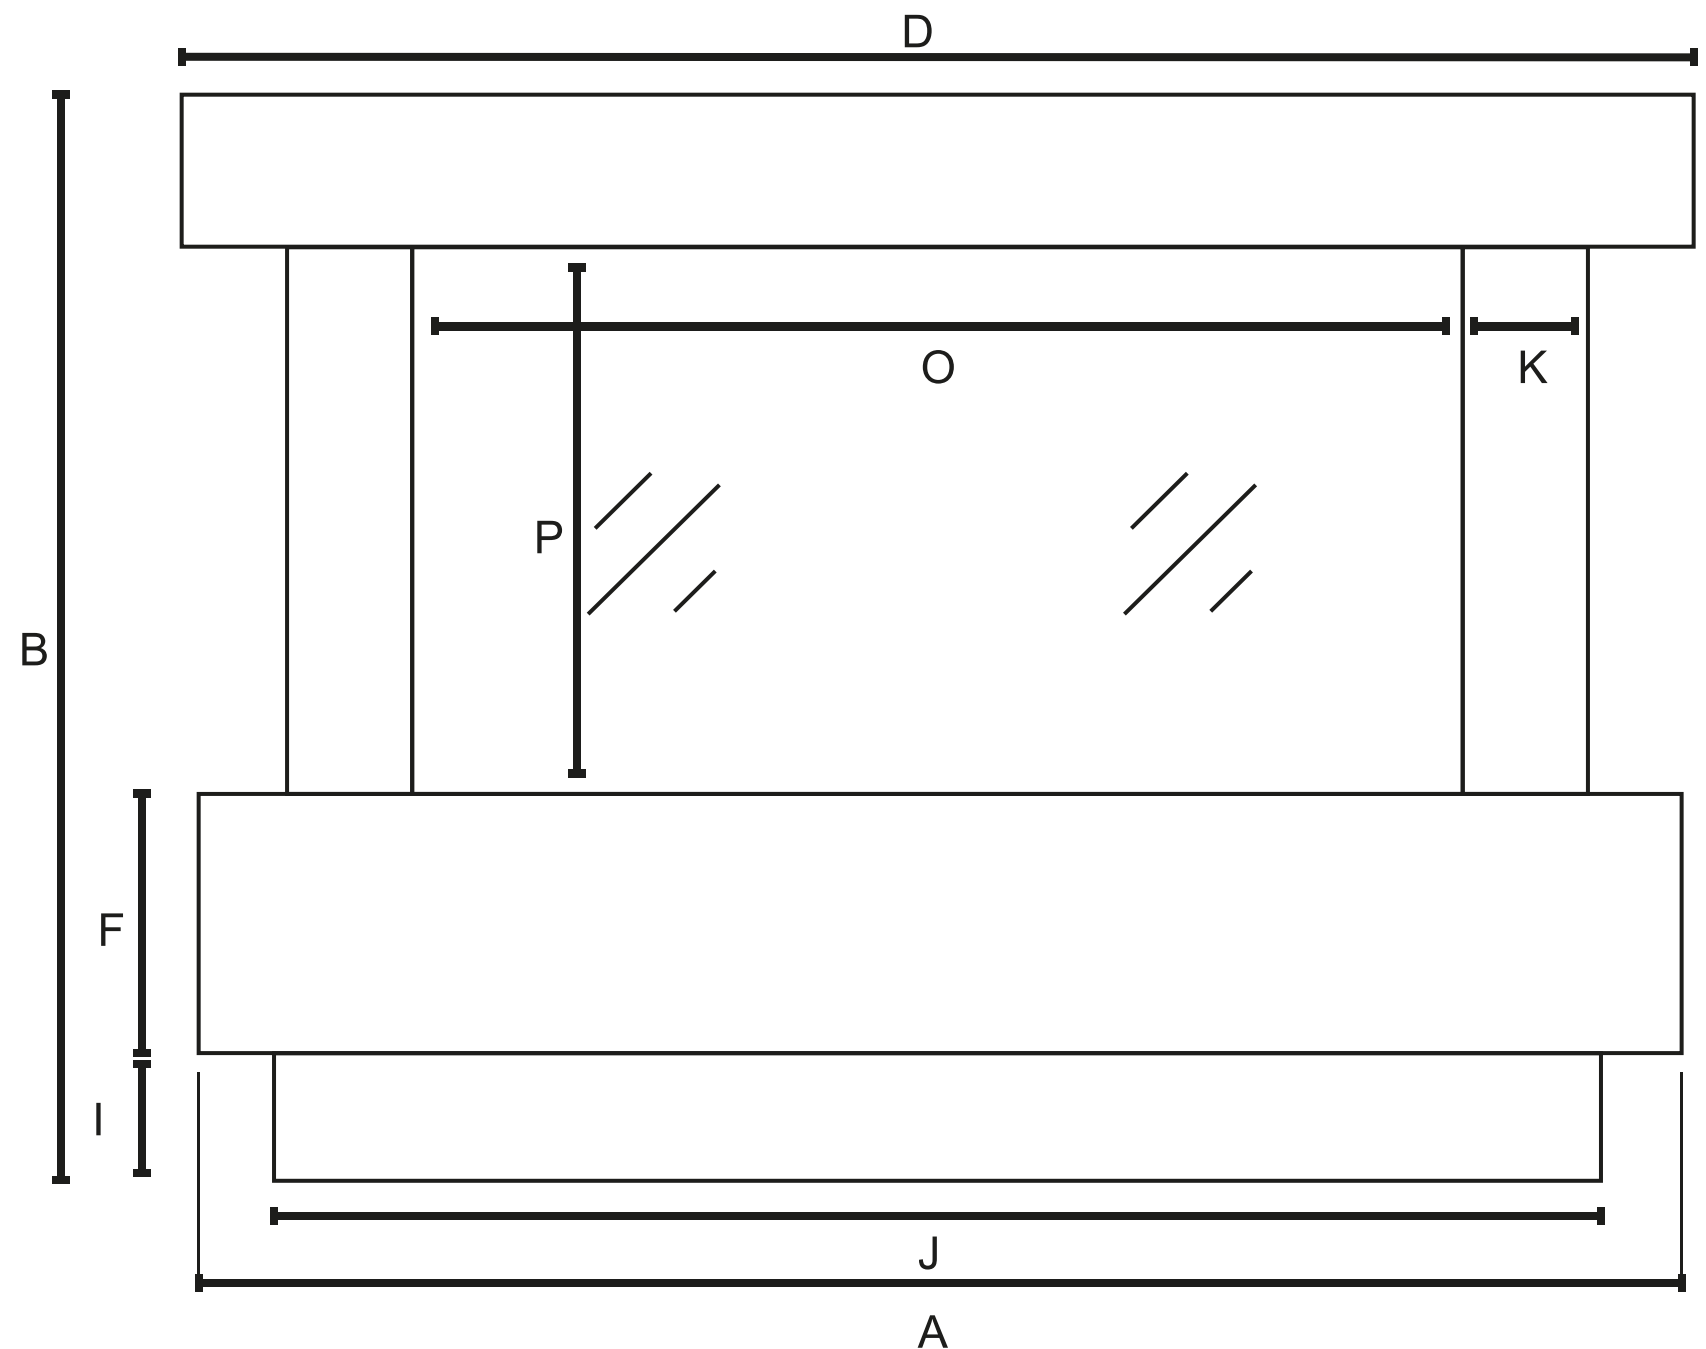

ROMA 1250 X

INFORMATION SHEET

DIMENSIONS

SIZES	
A 1626mm	B 937mm
C 406mm	D 1626mm
E 407mm	F 305mm
G 381mm	H 114mm
I 102mm	J 1526mm
K 115mm	L 356mm
M 100mm	N 195mm
O 1250mm	P 416mm

AVAILABLE IN 4 SIZES

ROMA 1250