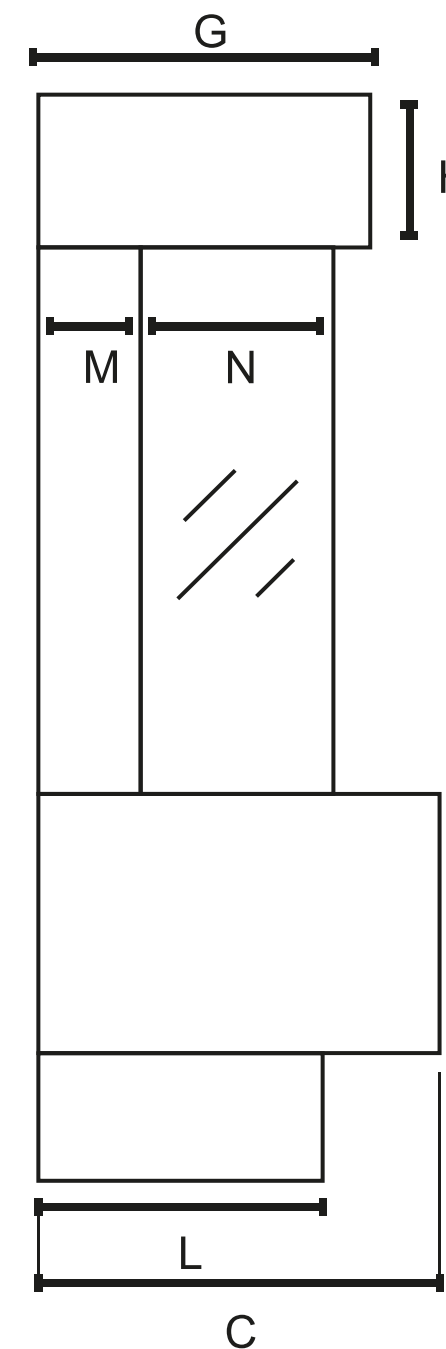

ROMA 1250 X

INFORMATION SHEET

DIMENSIONS

SIZES	
A 1626mm	B 937mm
C 406mm	D 1626mm
E 407mm	F 305mm
G 381mm	H 114mm
I 102mm	J 1526mm
K 115mm	L 356mm
M 100mm	N 195mm
O 1250mm	P 416mm

AVAILABLE IN 4 SIZES

ROMA 1250