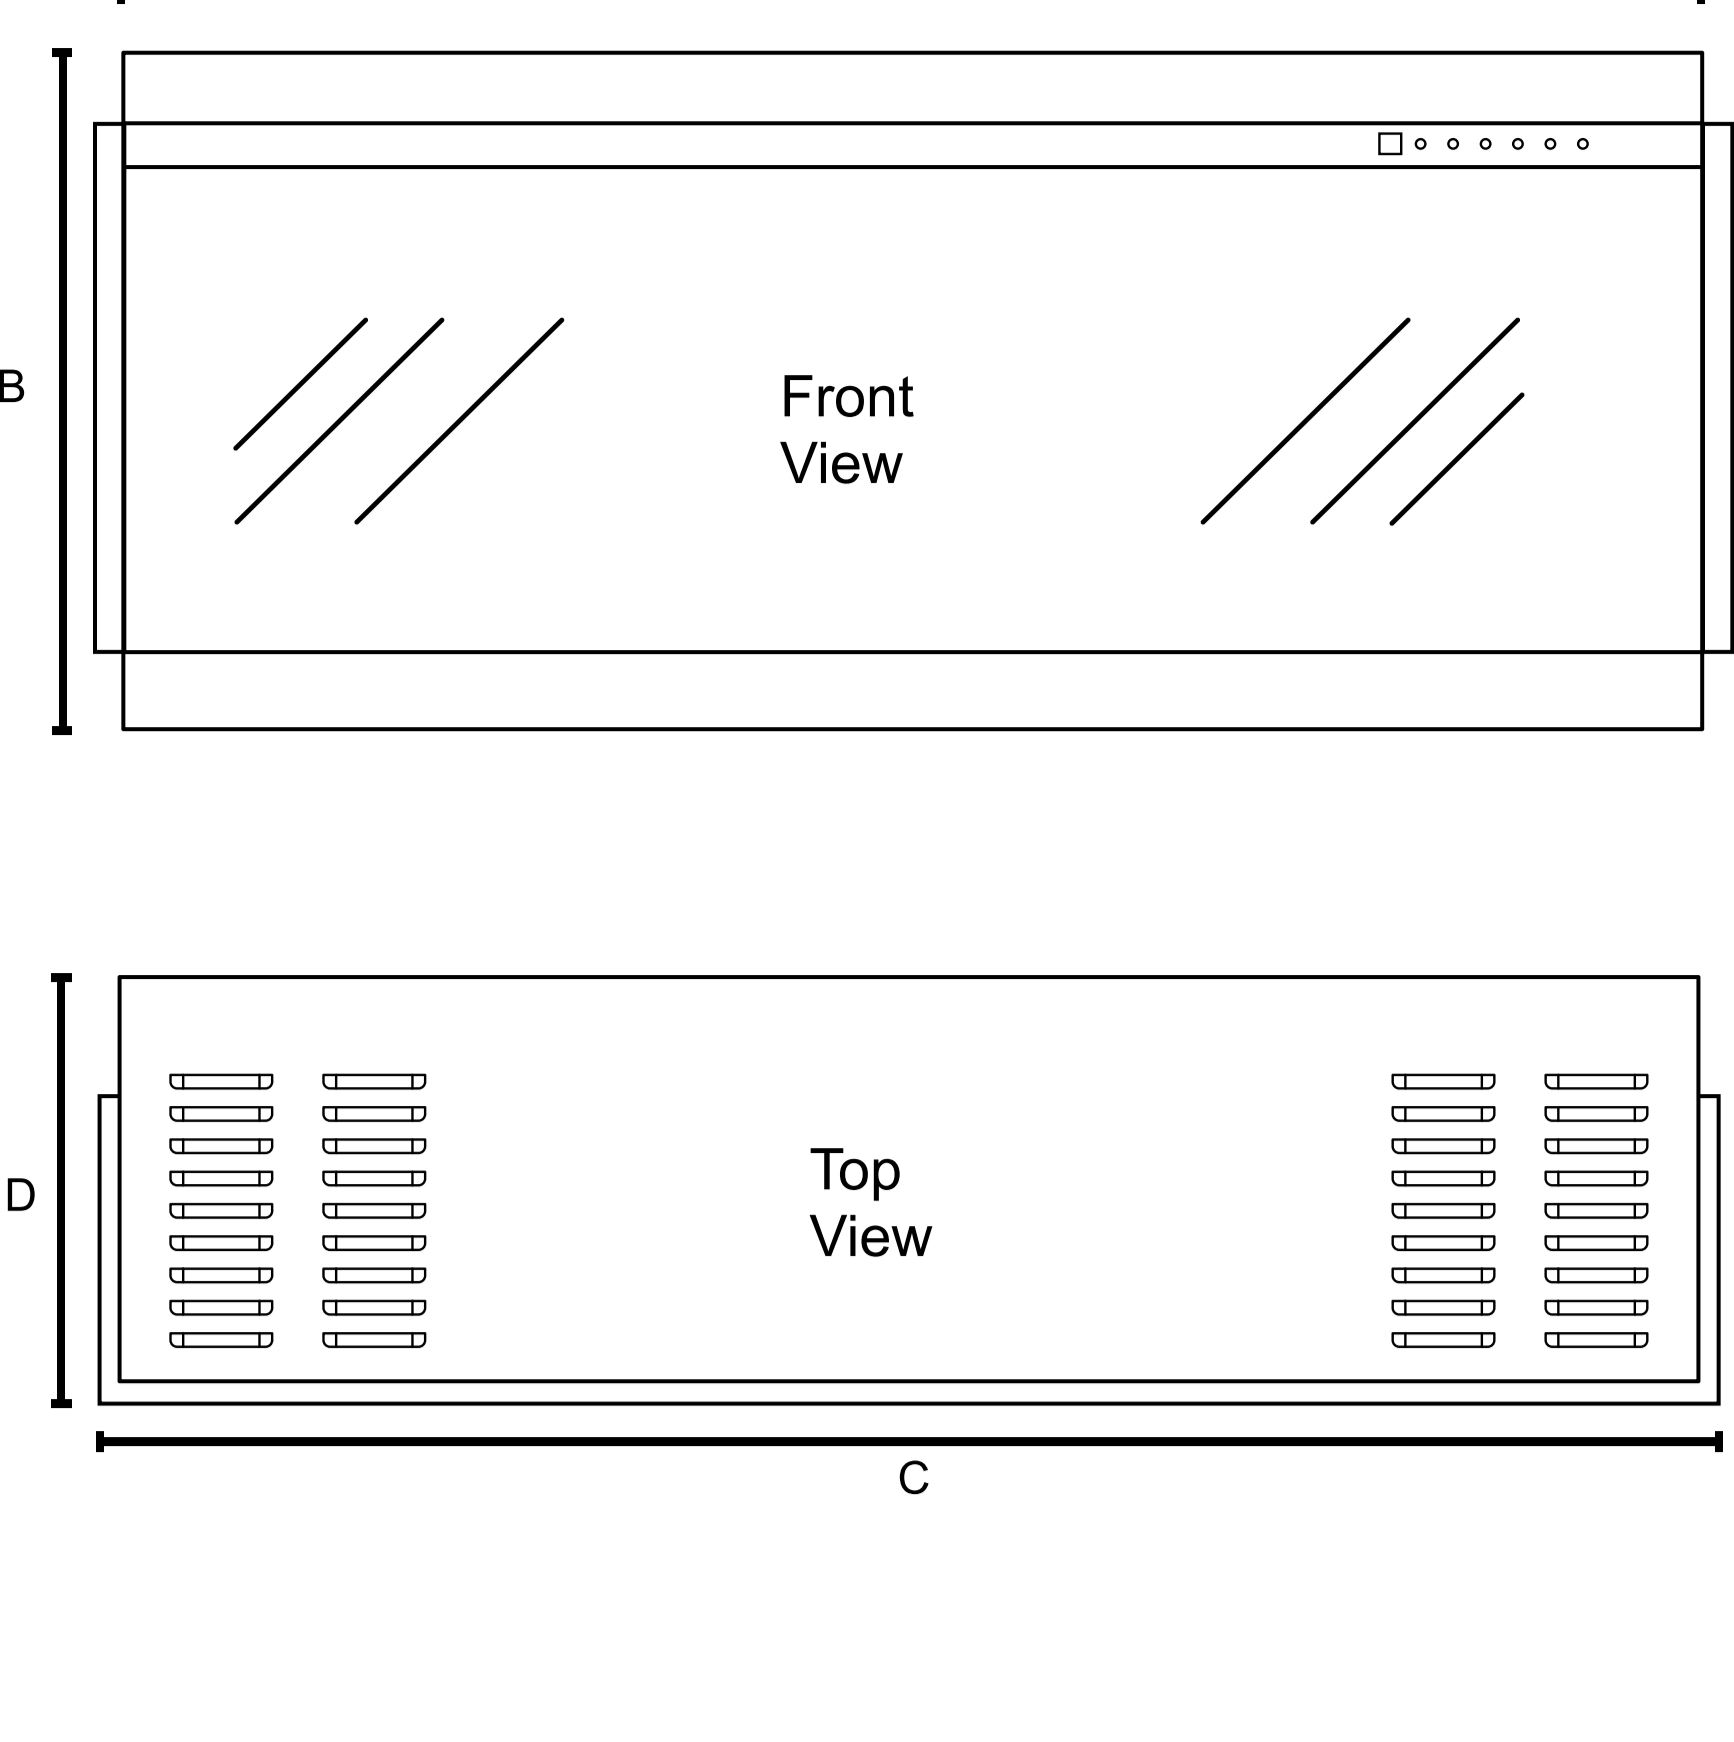

BESPOKE PANORAMIC 3DP 1500

INFORMATION SHEET

DIMENSIONS