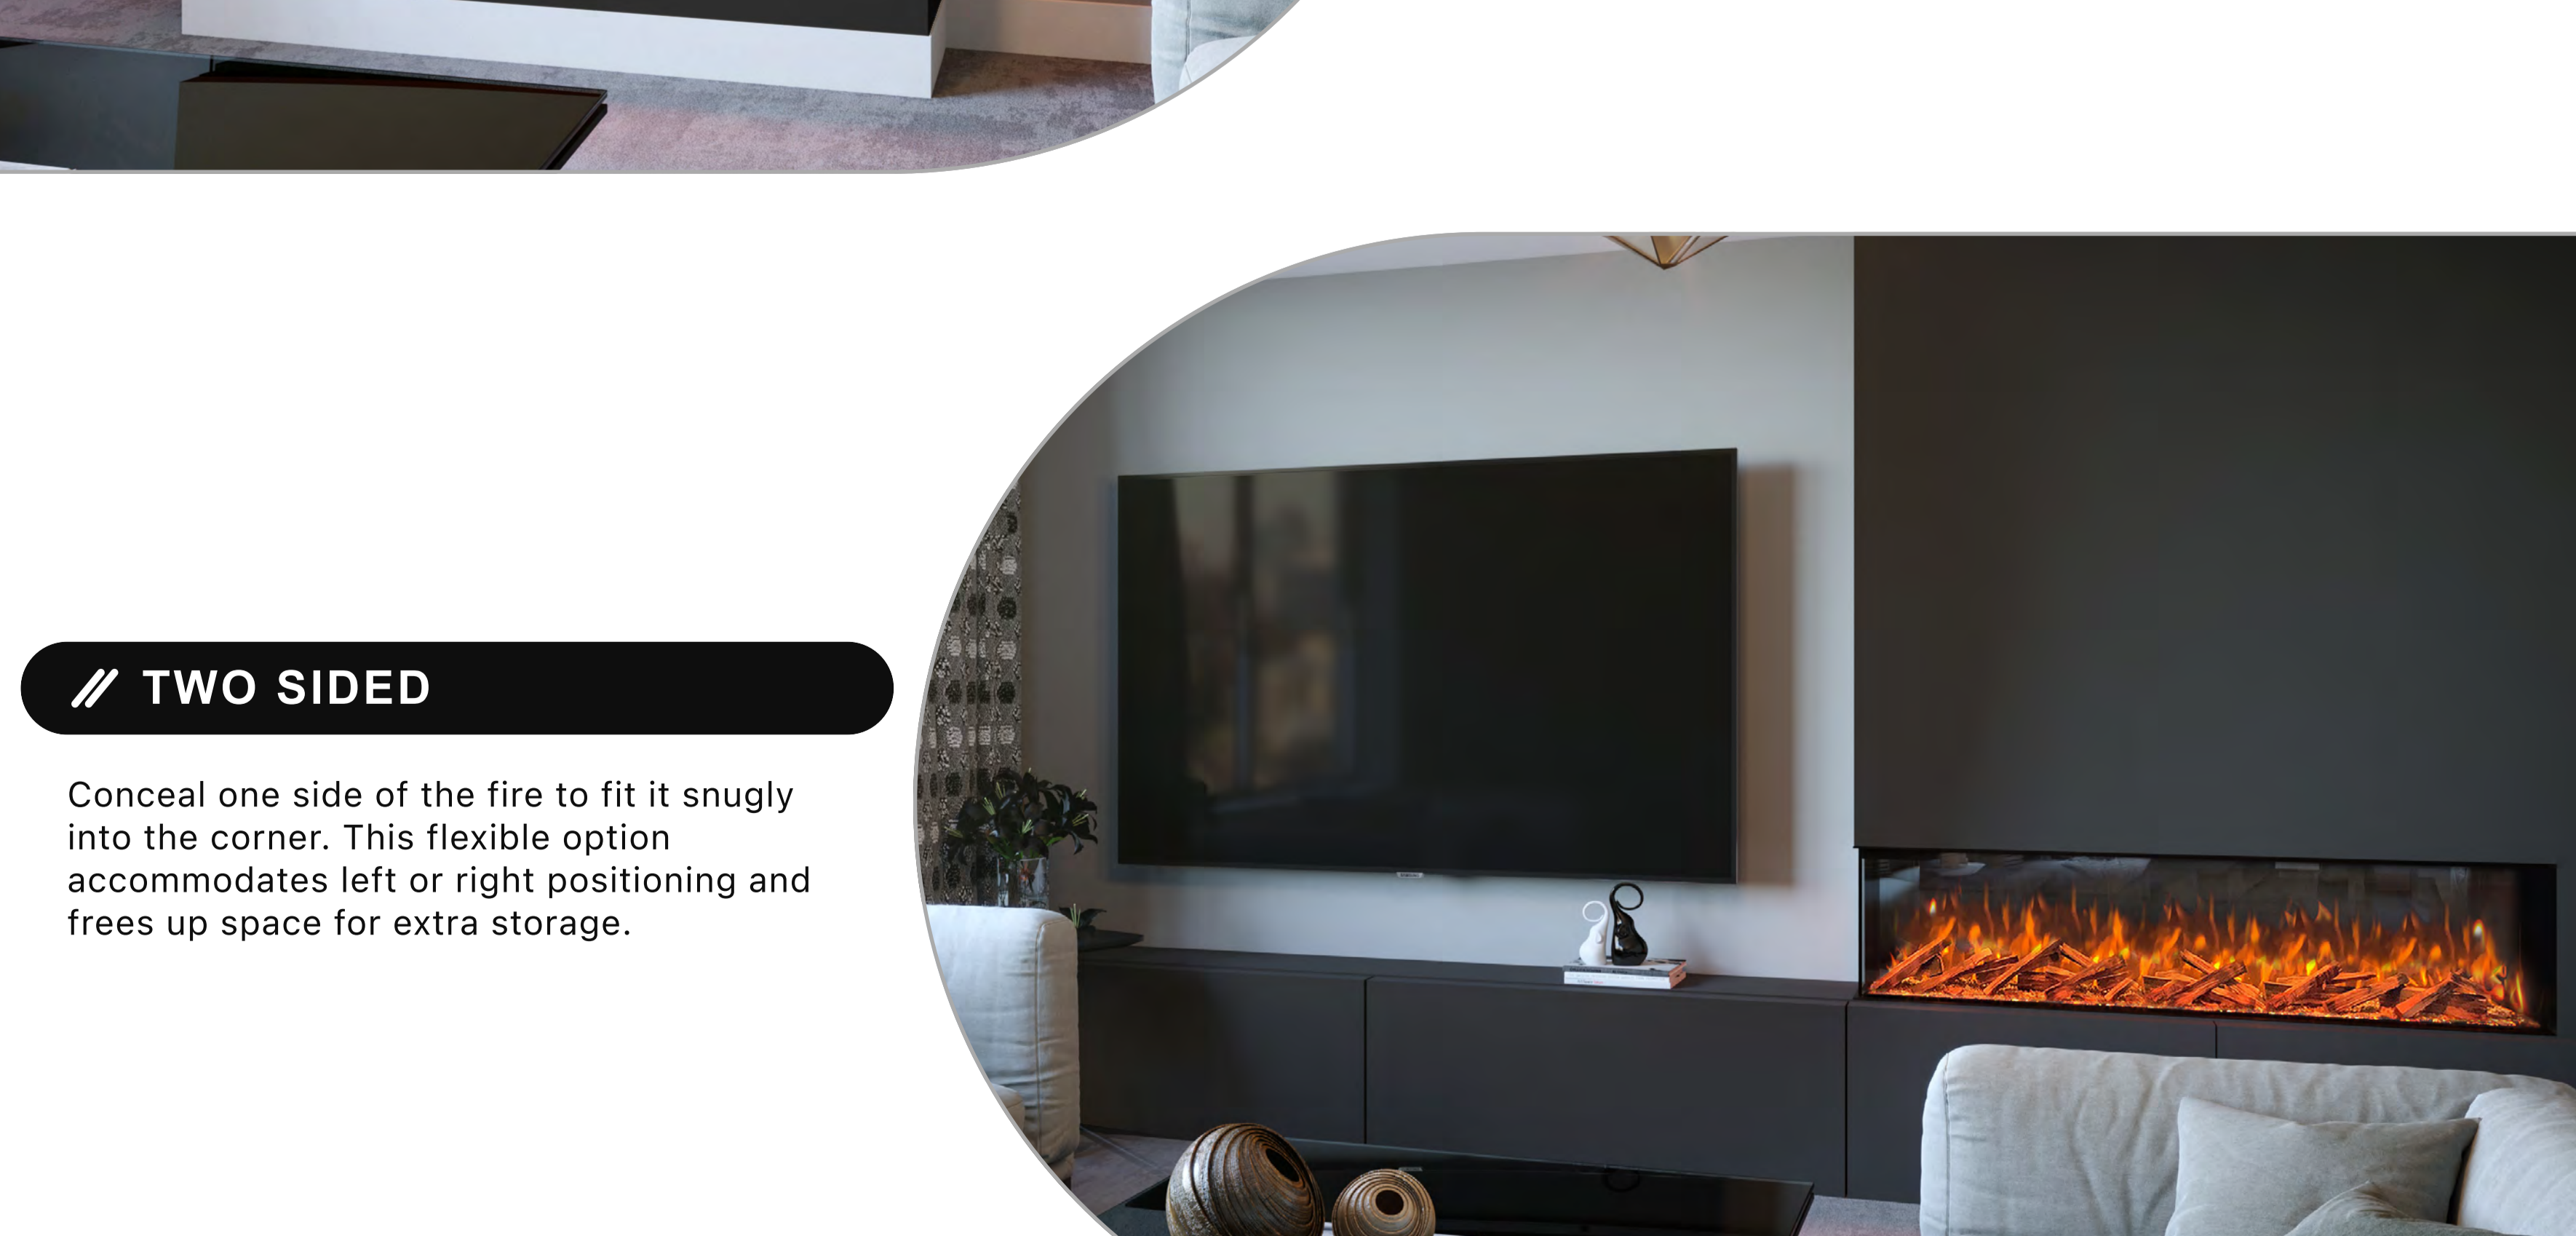

TWO SIDED

Conceal one side of the fire to fit snugly into the corner. This flexible option accommodates left or right positioning and frees up space for extra storage.