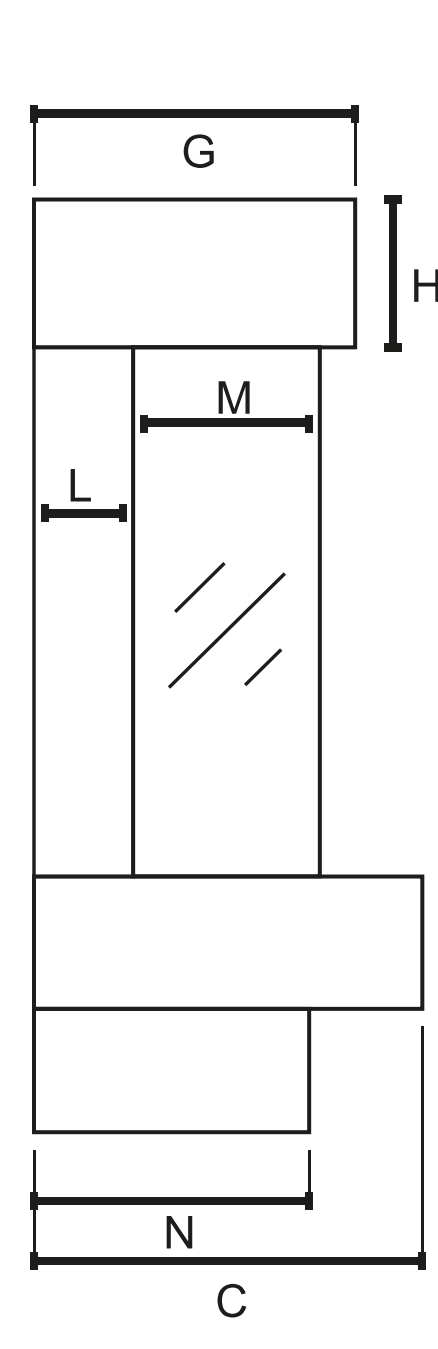

LAZIO 1250 X

INFORMATION SHEET

DIMENSIONS

SIZES	
A 1651mm	B 784mm
C 410mm	D 1551mm
E 254mm	F 152mm
G 381mm	H 114mm
I 102mm	J 1551mm
K 87mm	L 100mm
M 195mm	N 360mm
O 1250mm	P 416mm

AVAILABLE IN 4 SIZES

LAZIO 1250