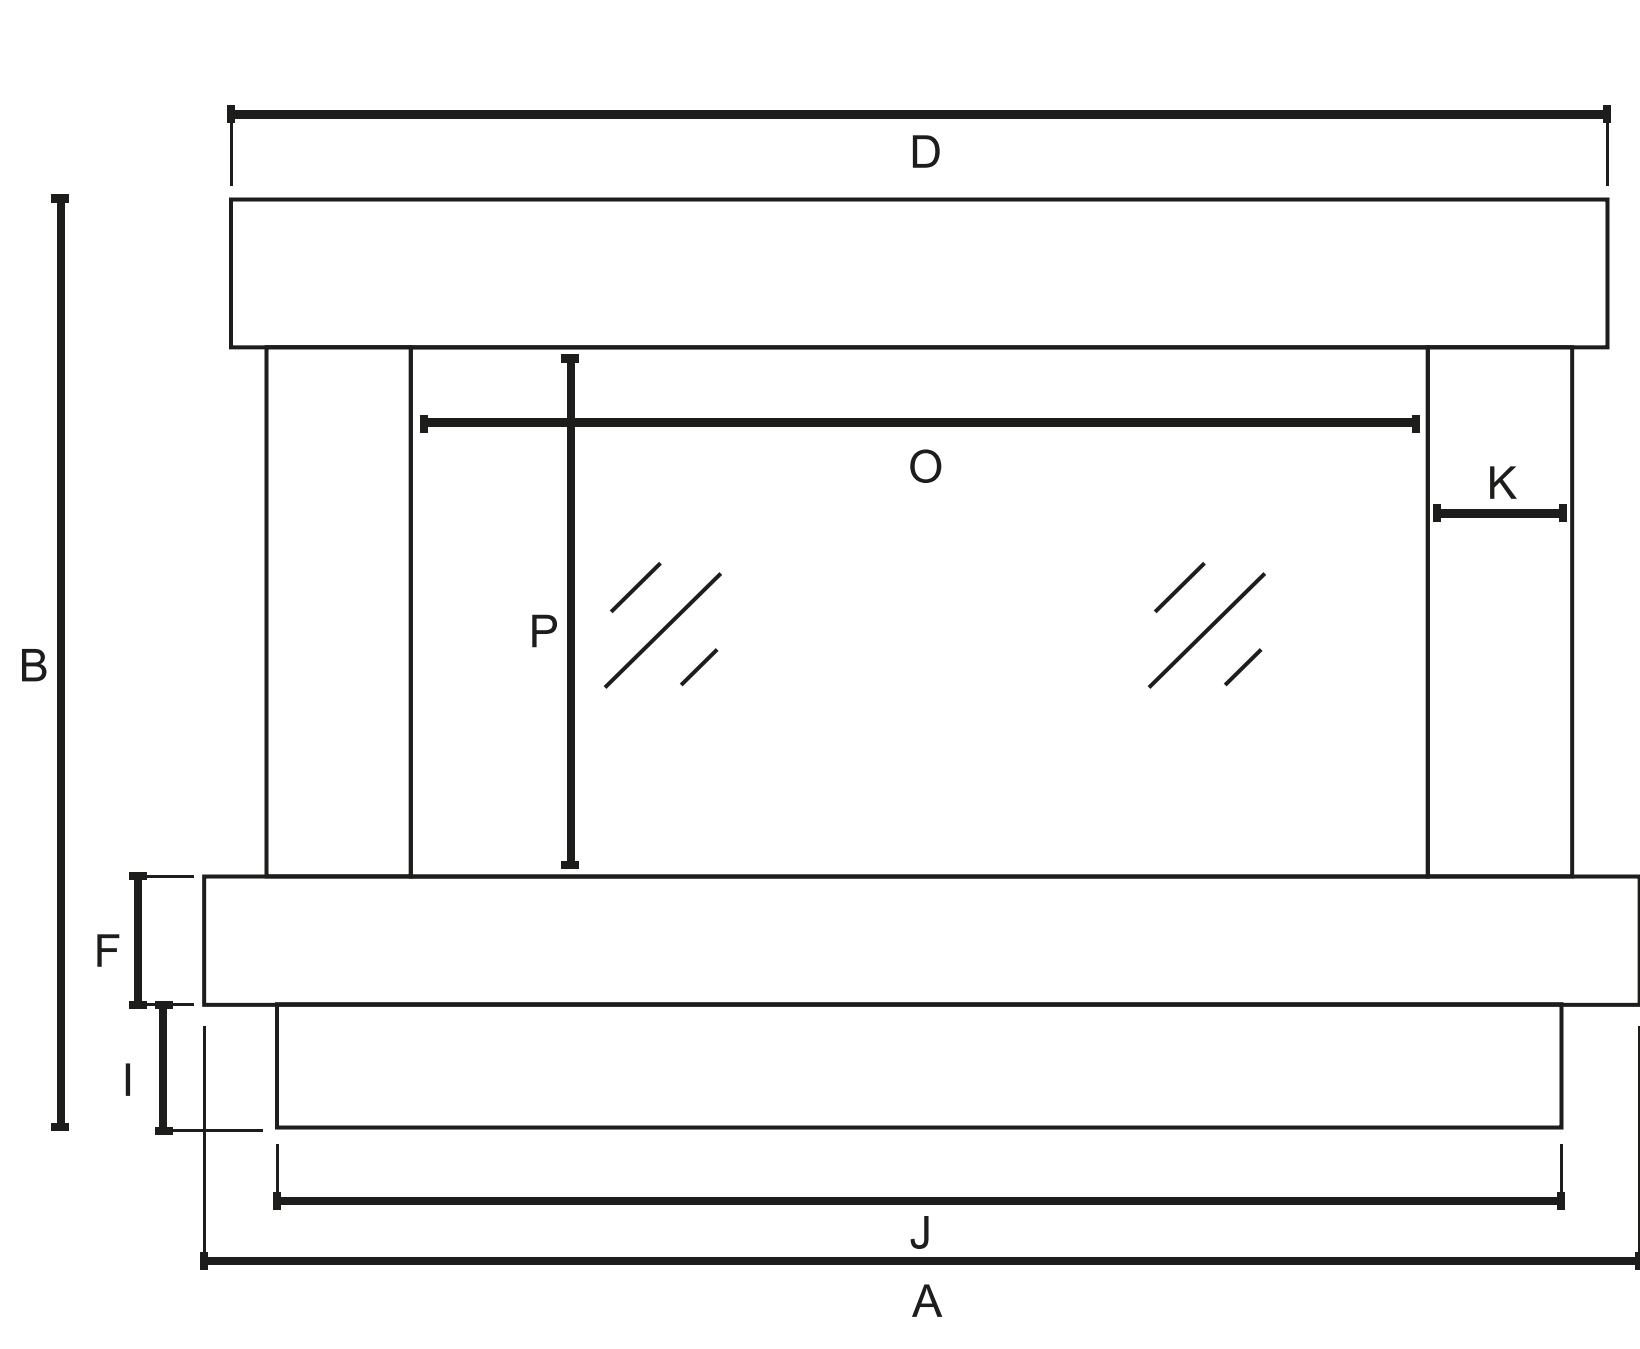

LAZIO 1250 X

INFORMATION SHEET

DIMENSIONS

SIZES	
A 1651mm	B 784mm
C 410mm	D 1551mm
E 254mm	F 152mm
G 381mm	H 114mm
I 102mm	J 1551mm
K 87mm	L 100mm
M 195mm	N 360mm
O 1250mm	P 416mm

AVAILABLE IN 4 SIZES

LAZIO 1250