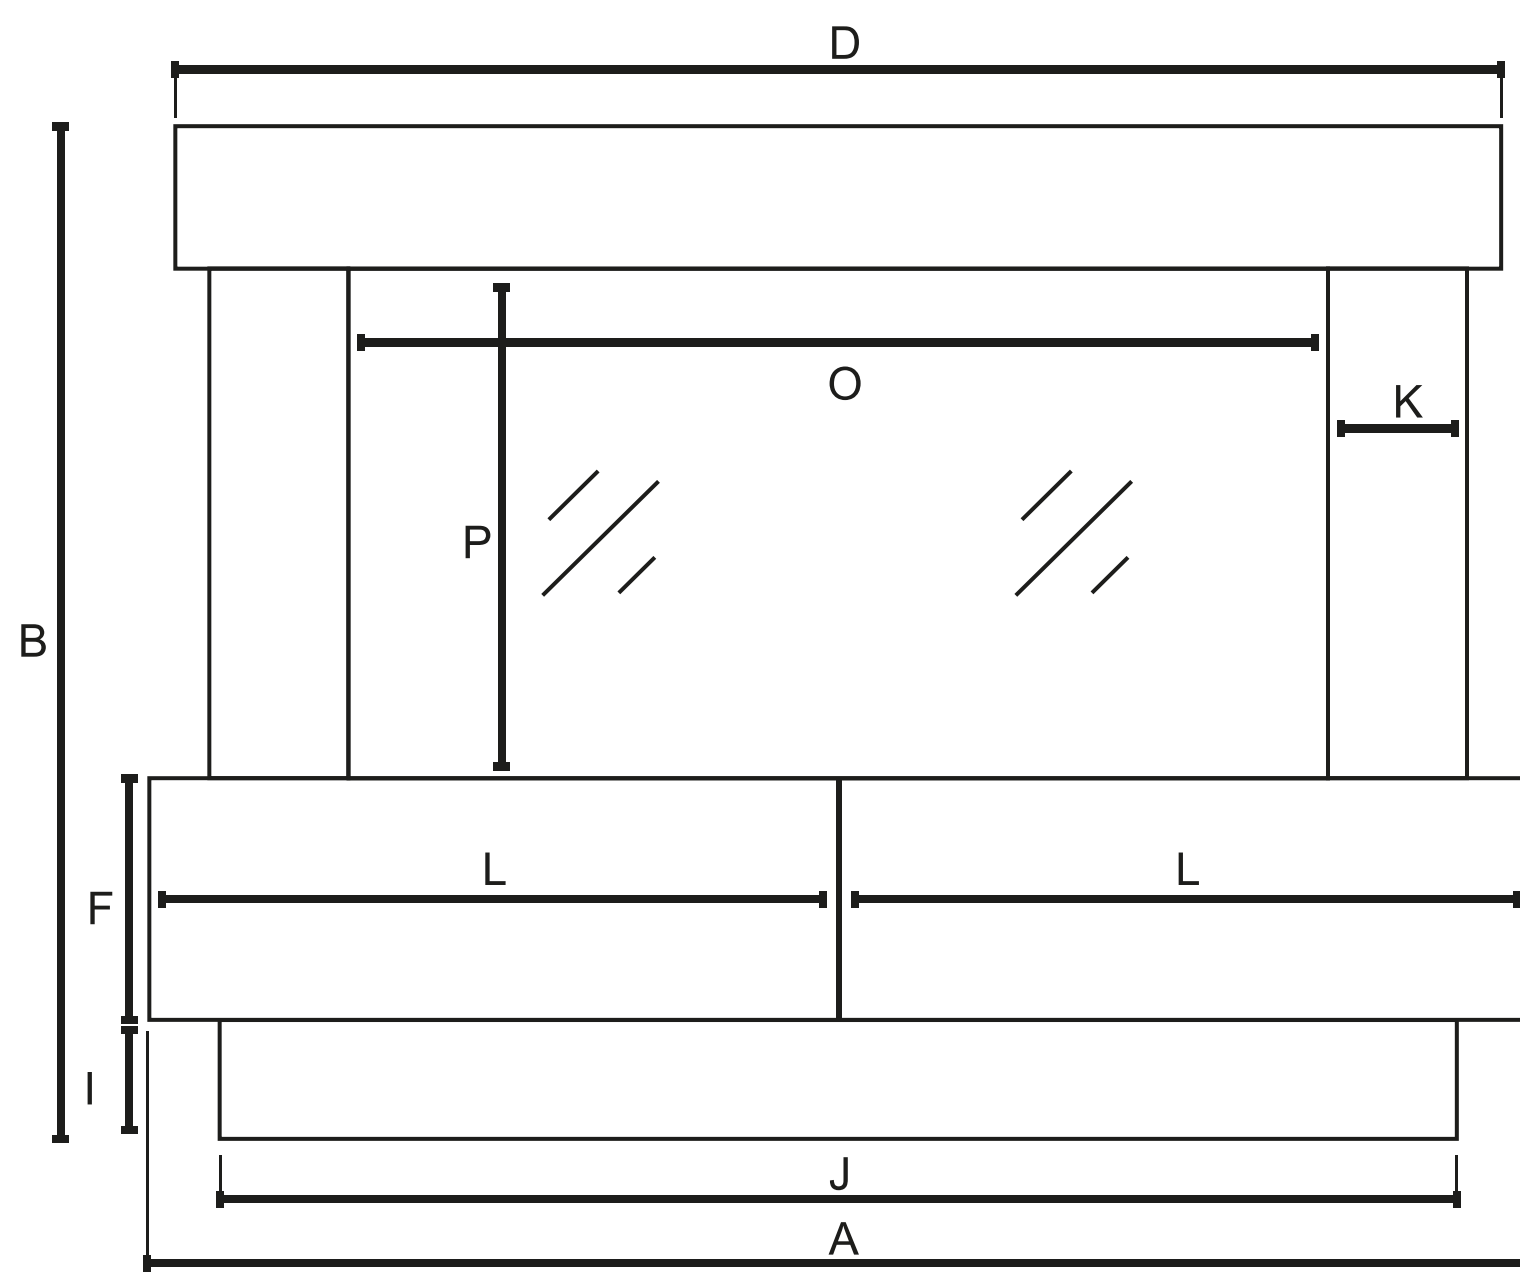

GENEVA 700 3DP

INFORMATION SHEET

DIMENSIONS

SIZES	
A 1240mm	B 1248mm
C 500mm	D 1240mm
E 530mm	F 380mm
G 381mm	H 114mm
I 150mm	J 1040mm
K 240mm	L 600mm
M 100mm	N 180mm
O 700mm	P 604mm
Q 400mm	

AVAILABLE IN 4 SIZES