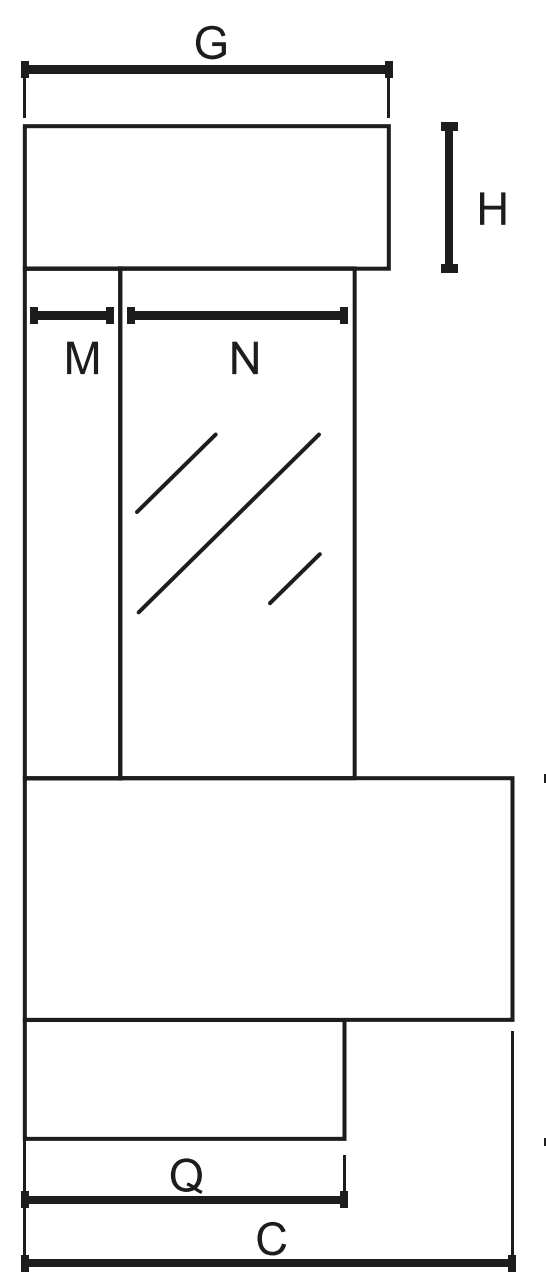

GENEVA 700 3DP

INFORMATION SHEET

DIMENSIONS

SIZES	
A 1240mm	B 1248mm
C 500mm	D 1240mm
E 530mm	F 380mm
G 381mm	H 114mm
I 150mm	J 1040mm
K 240mm	L 600mm
M 100mm	N 180mm
O 700mm	P 604mm
Q 400mm	

AVAILABLE IN 4 SIZES