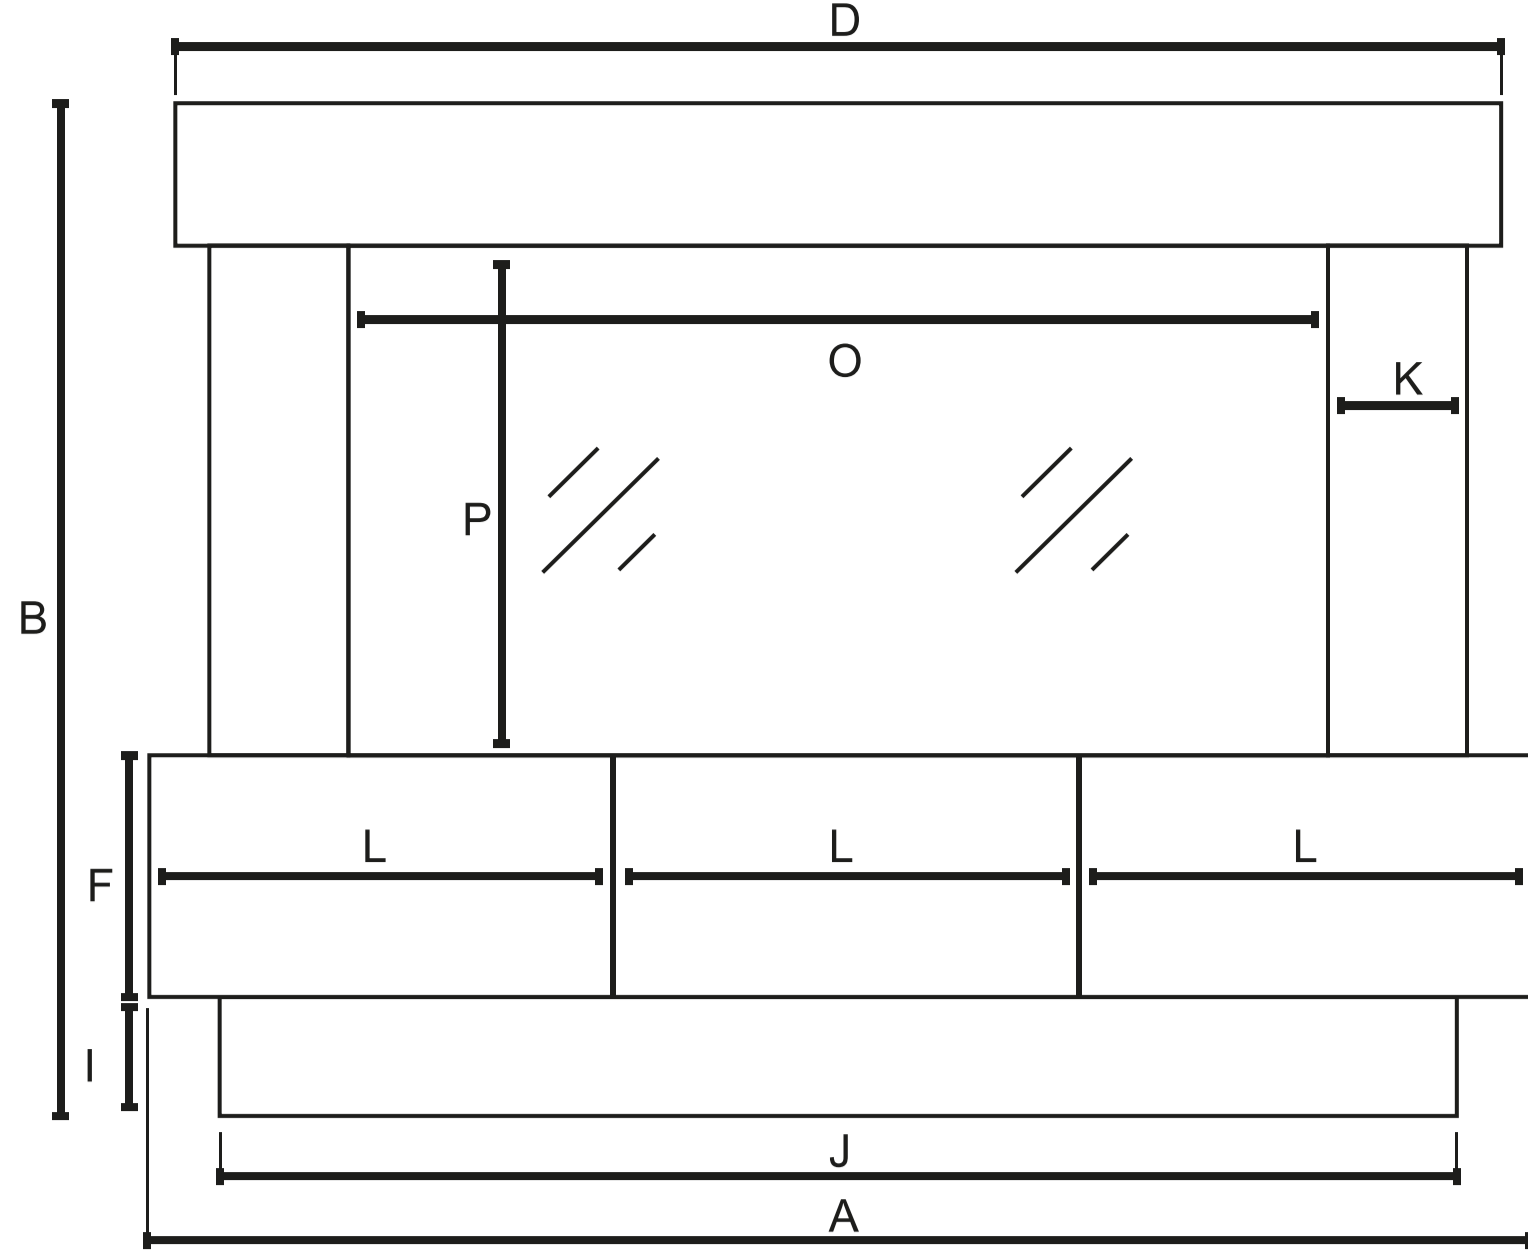

GENEVA 1250 X

INFORMATION SHEET

DIMENSIONS

SIZES	
A 1540mm	B 1060mm
C 500mm	D 1540mm
E 530mm	F 380mm
G 381mm	H 114mm
I 150mm	J 1340mm
K 120mm	L 500mm
M 100mm	N 195mm
O 1250mm	P 416mm
Q 400mm	

AVAILABLE IN 4 SIZES