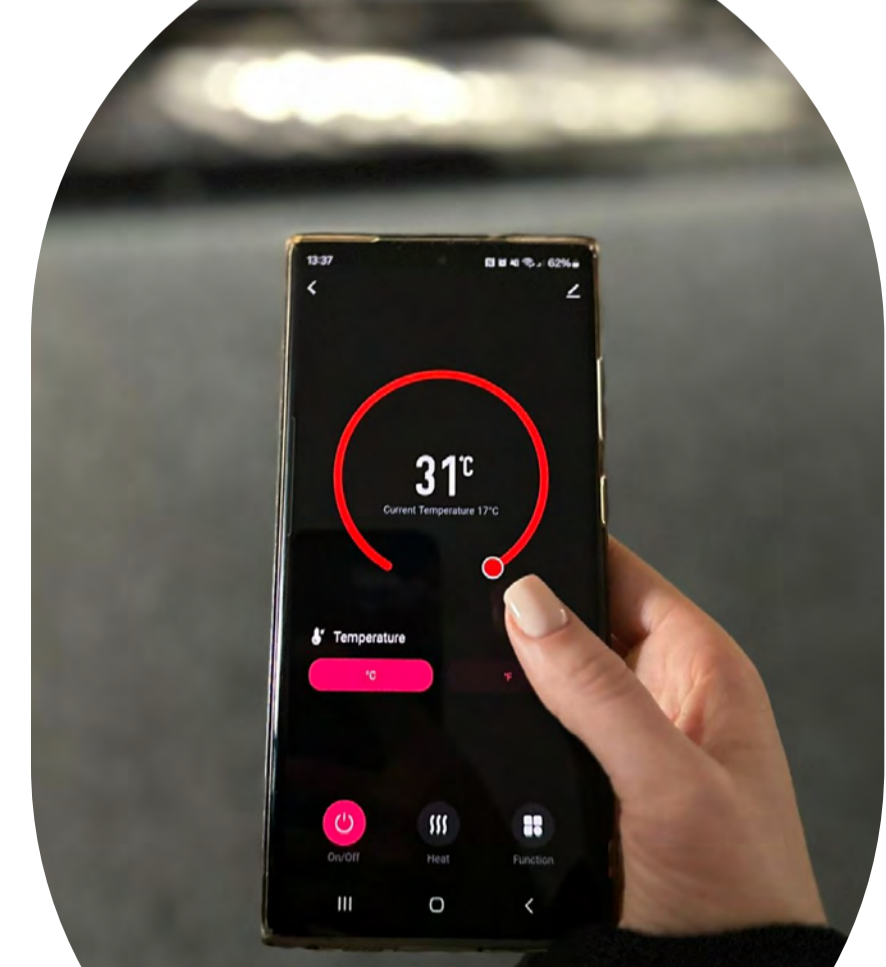

SMART APP & ALEXA

TOUCH CONTROL

LCD REMOTE

Step into the future, where convenience meets innovation. Take command effortlessly through the dedicated app, using the LCD remote control or the discreetly designed touch screen.