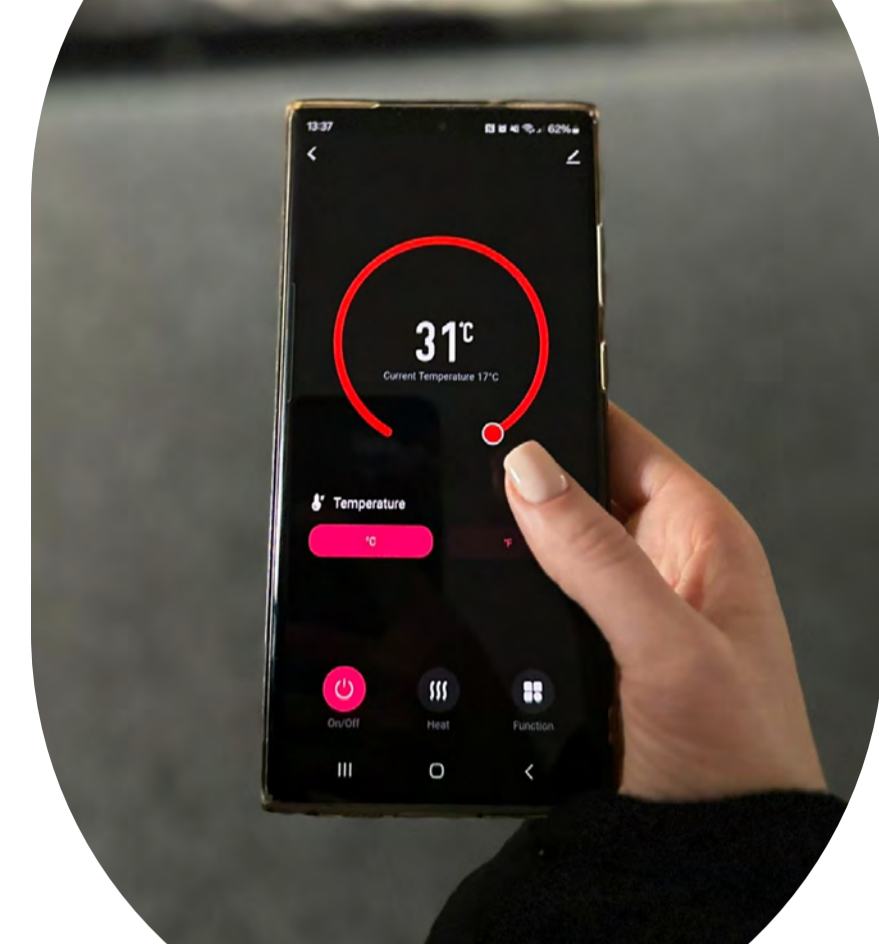

SMART APP & ALEXA

TOUCH CONTROL

LCD REMOTE

Step into the future, where convenience meets innovation. Take command effortlessly through the dedicated app, using the LCD remote control or the discreetly designed touch screen.