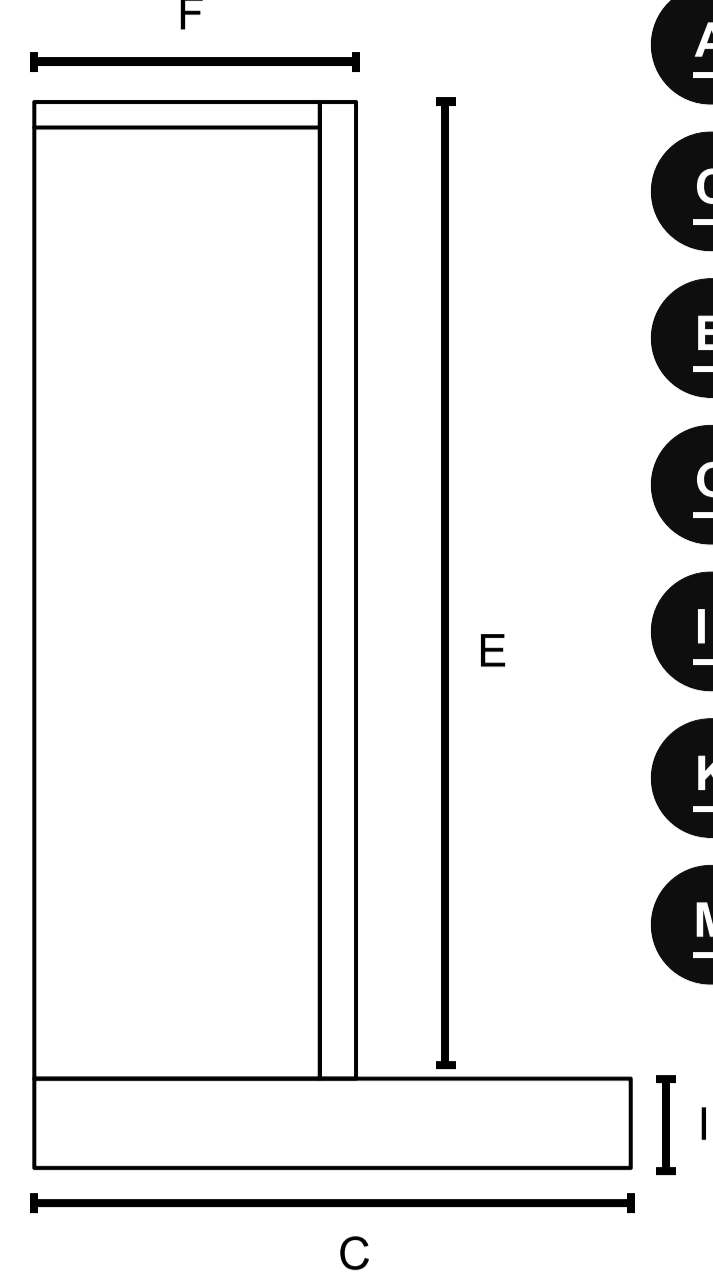

ZENITH 1000

INFORMATION SHEET

DIMENSIONS

SIZES

A	1626mm	B	988mm
C	460mm	D	1576mm
E	868mm	F	320mm
G	59mm	H	159mm
I	120mm	J	229mm
K	229mm	L	1000mm
M	330mm	N	150mm

AVAILABLE IN 3 SIZES

ZENITH 700

ZENITH 1000