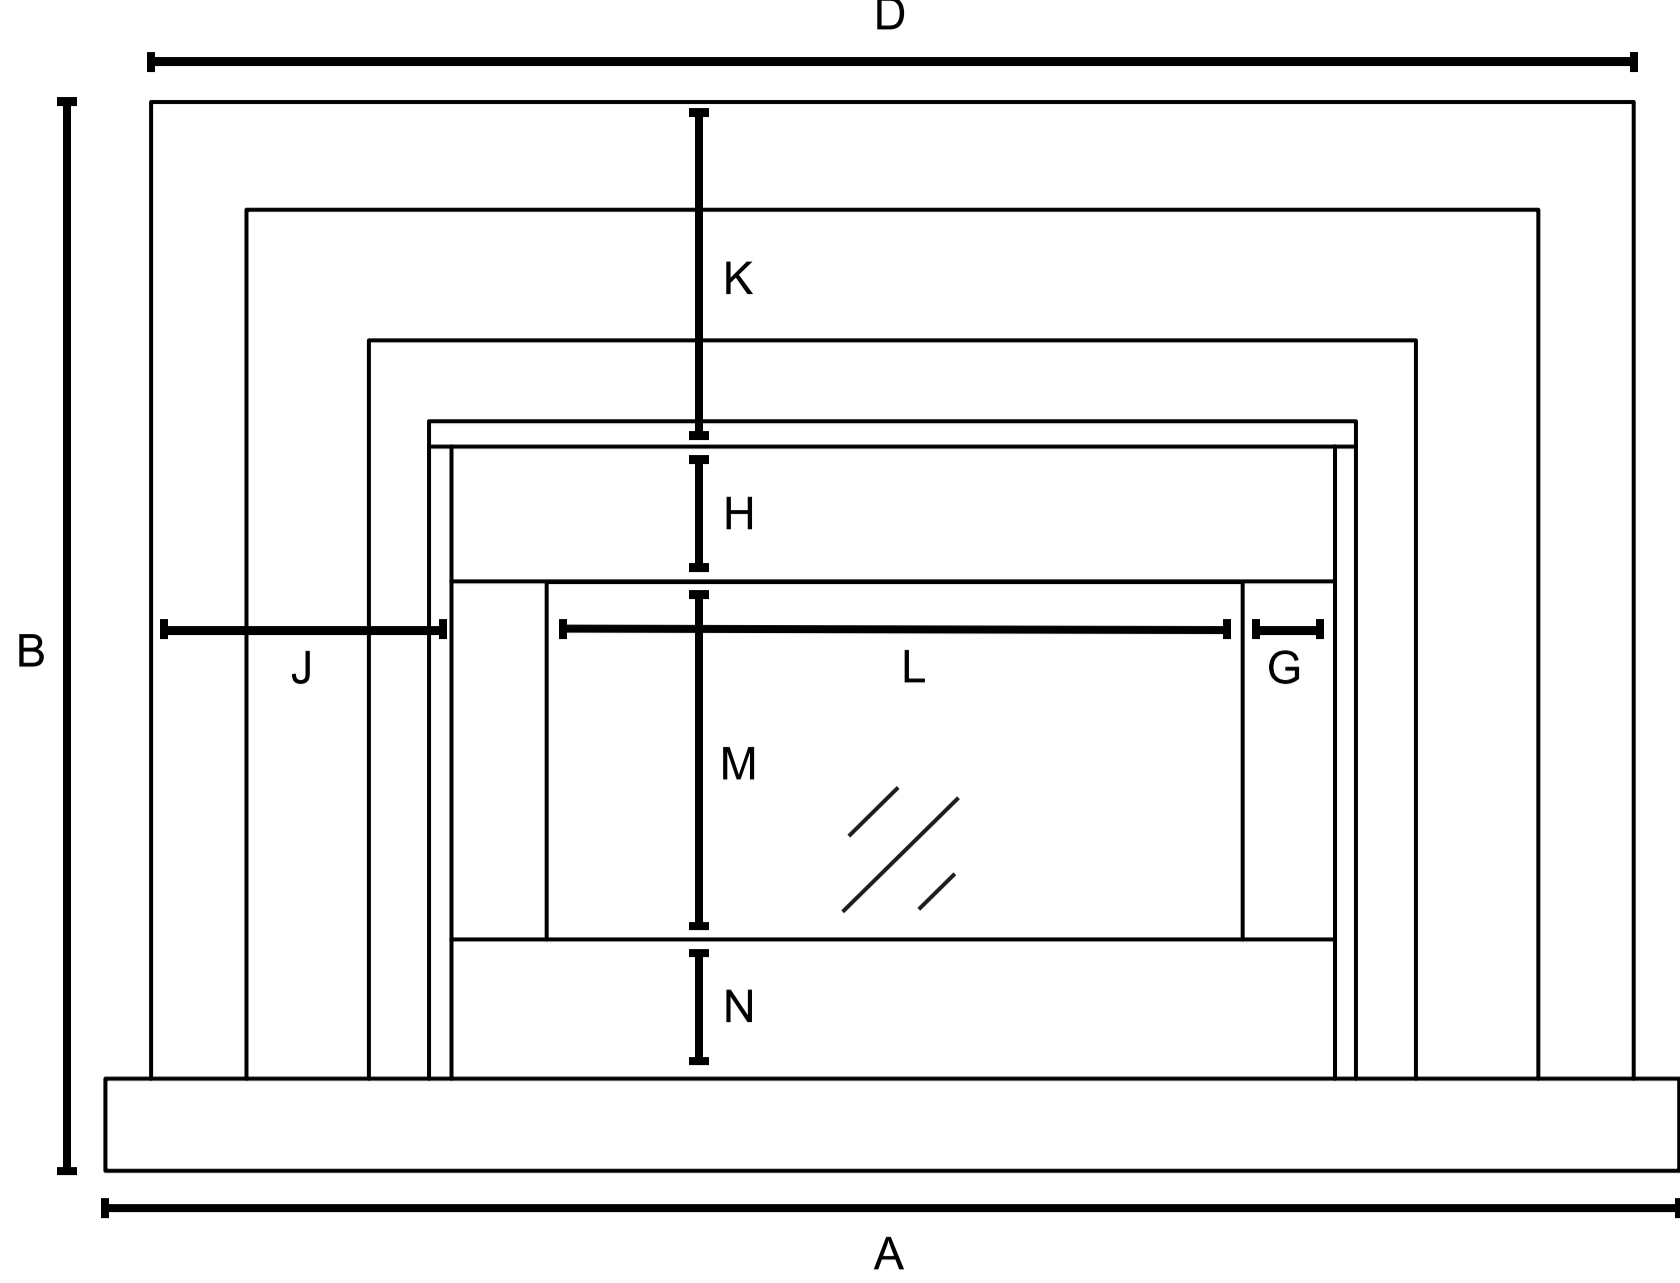

ZENITH 1000

INFORMATION SHEET

DIMENSIONS

SIZES

A	1626mm	B	988mm
C	460mm	D	1576mm
E	868mm	F	320mm
G	59mm	H	159mm
I	120mm	J	229mm
K	229mm	L	1000mm
M	330mm	N	150mm

AVAILABLE IN 3 SIZES

ZENITH 700

ZENITH 1000