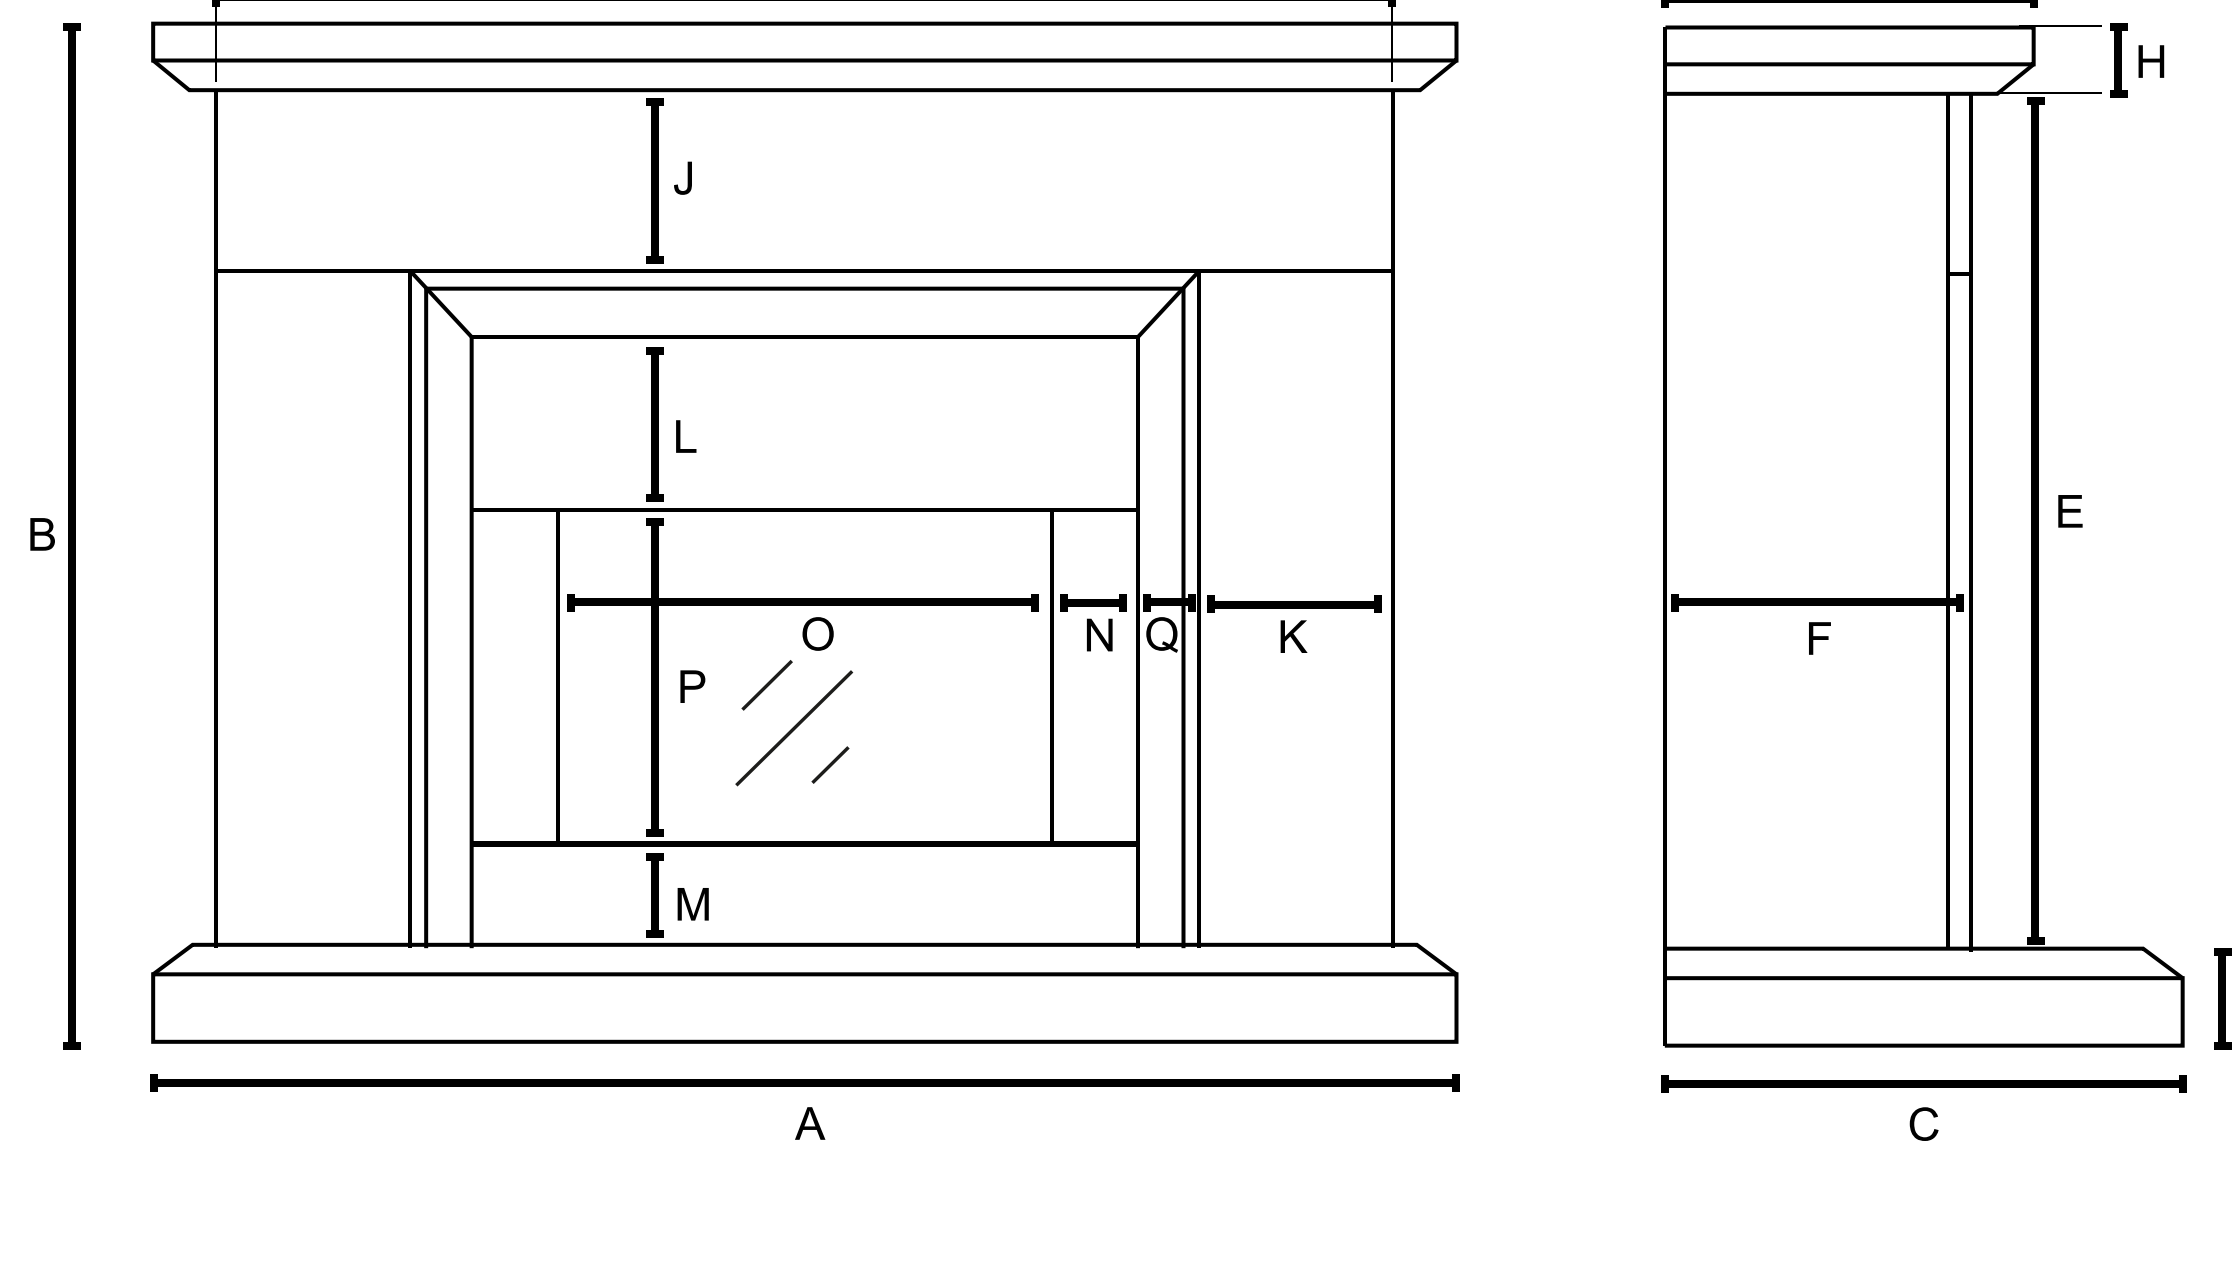

COSTELLO 700

INFORMATION SHEET

Bespoke
Fireplaces

DIMENSIONS

SIZES	
A	1372mm
B	1187mm
C	460mm
D	1270mm
E	1054mm
F	360mm
G	390mm
H	40mm
I	95mm
J	165mm
K	175mm
L	141mm
M	90mm
N	57mm
O	700mm
P	605mm
Q	53mm

AVAILABLE IN 3 SIZES