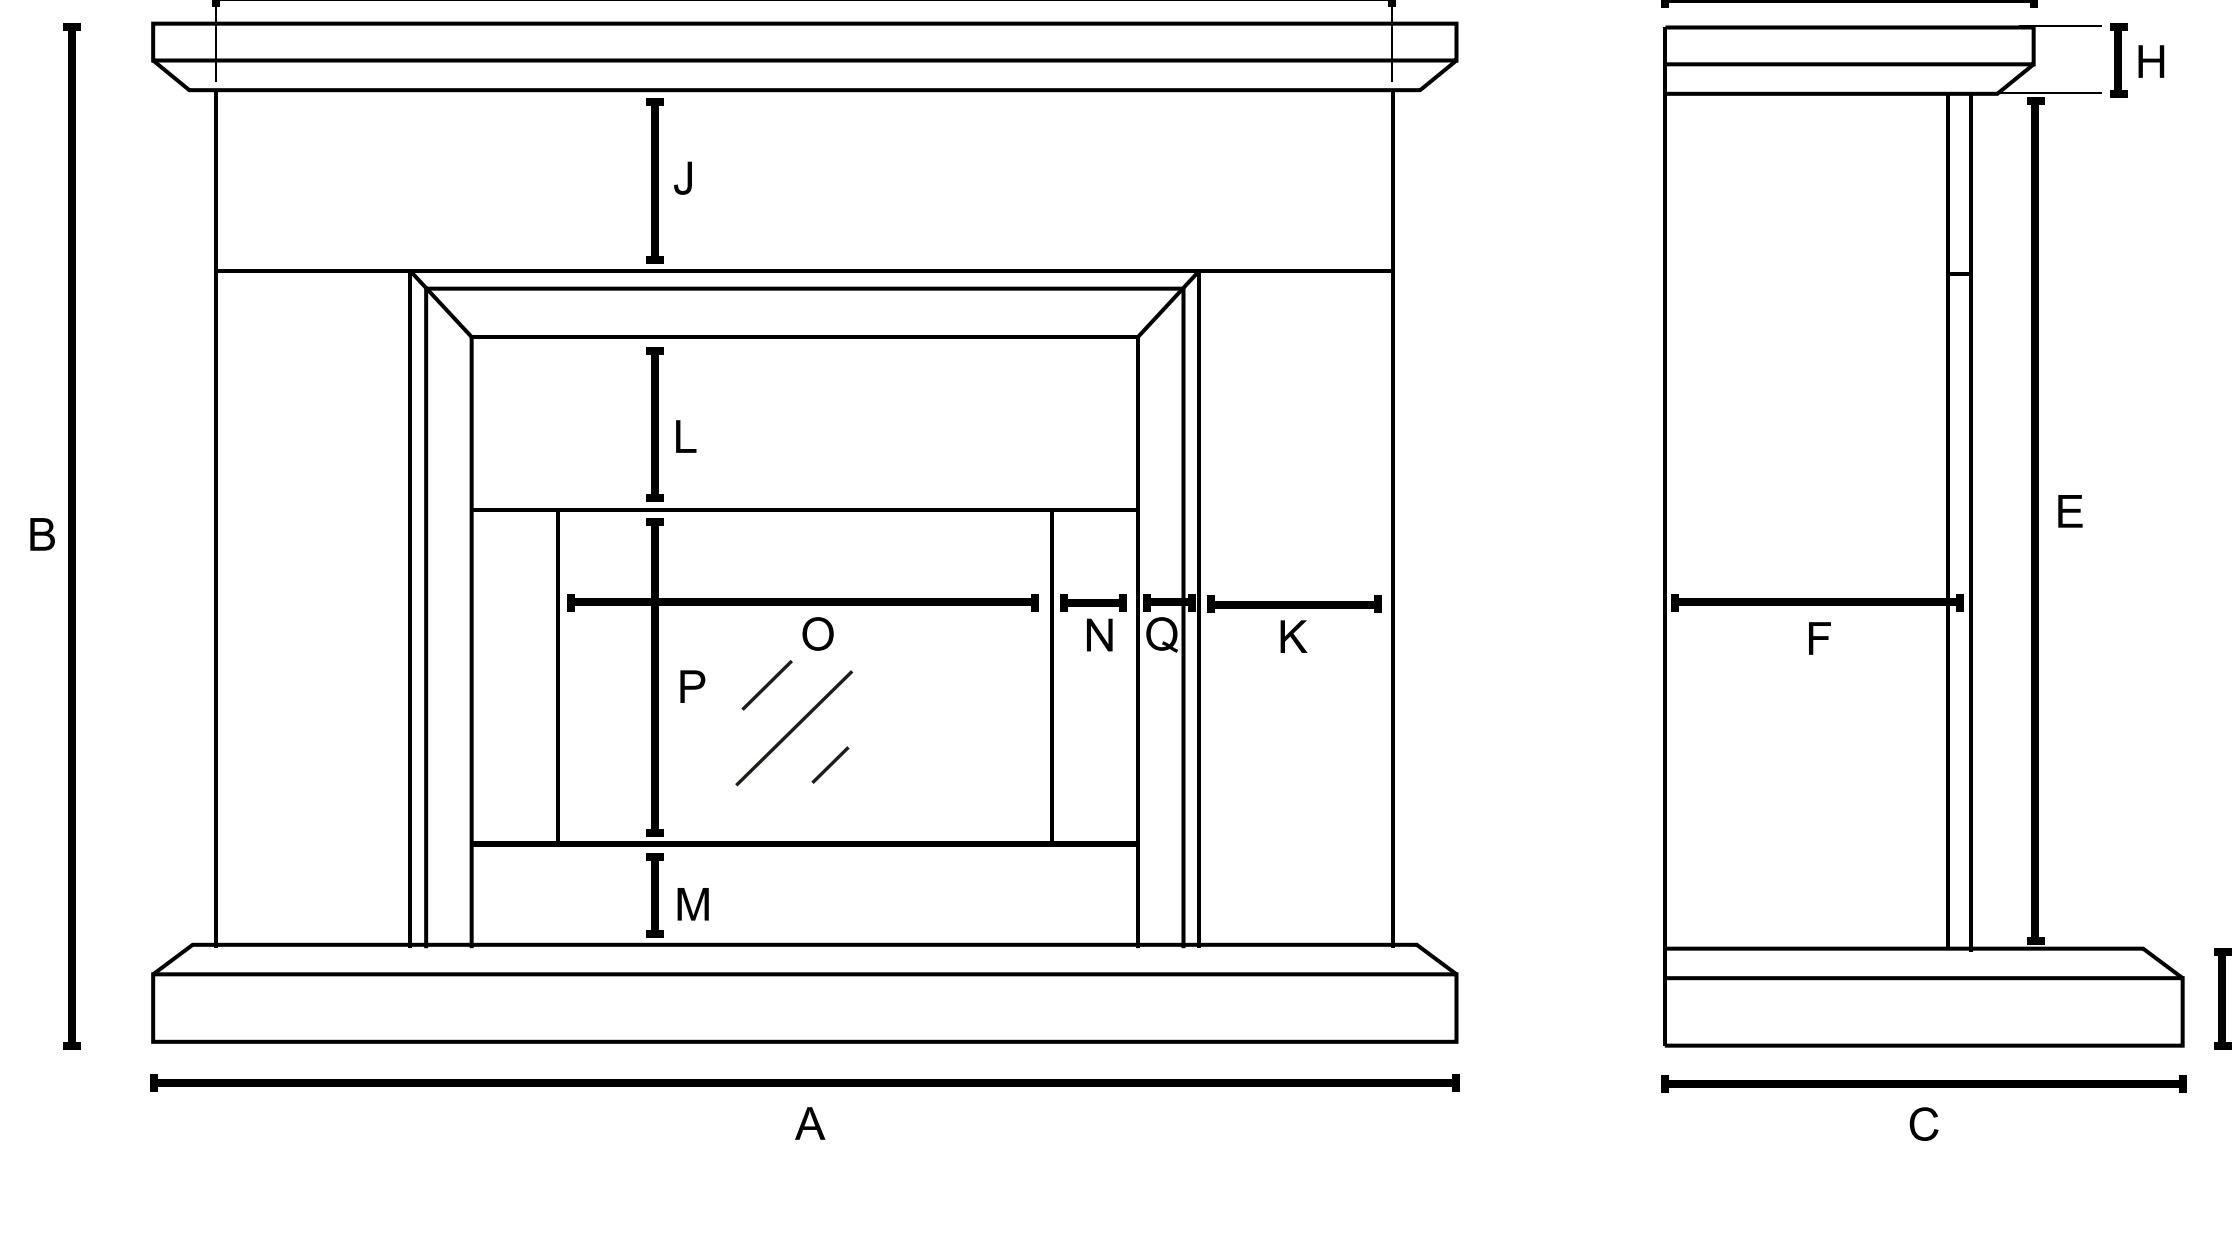

COSTELLO 1300

INFORMATION SHEET

Bespoke
Fireplaces

DIMENSIONS