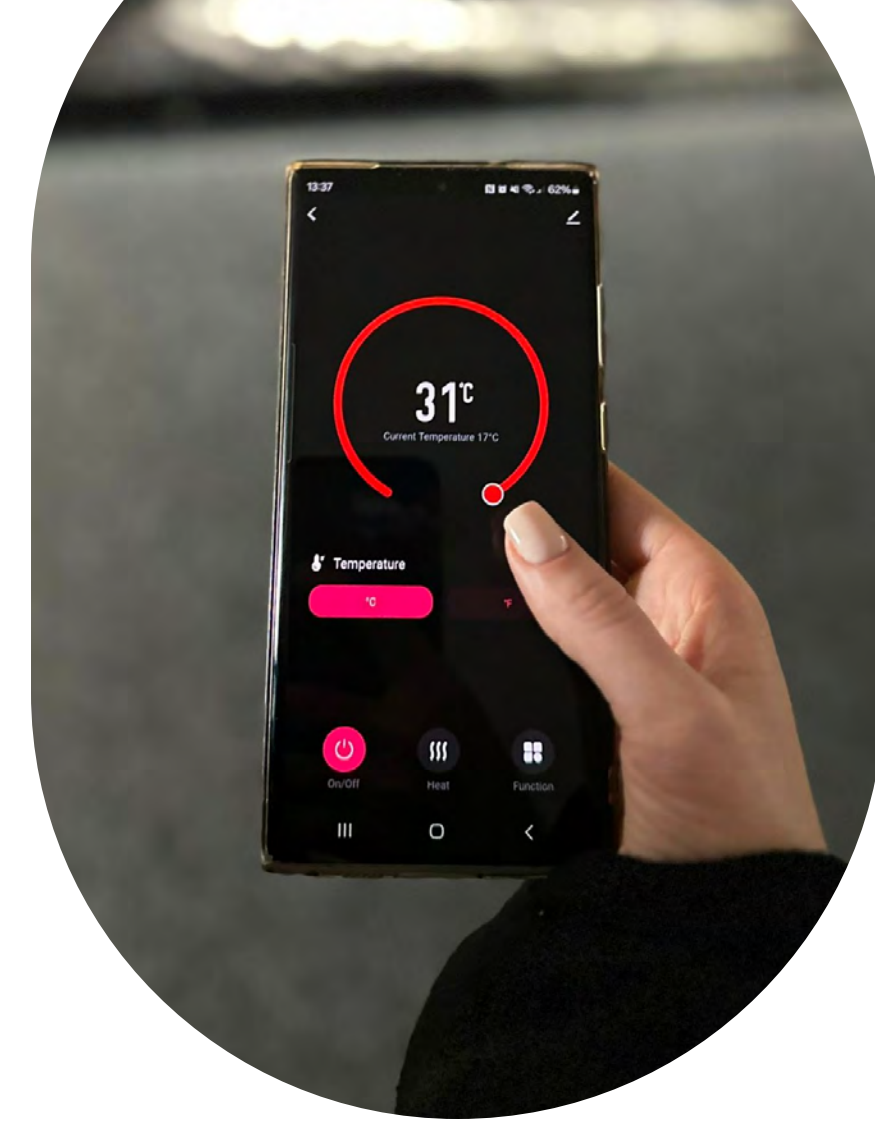

FEATURES

SMART CONTROL

SMART APP & ALEXA