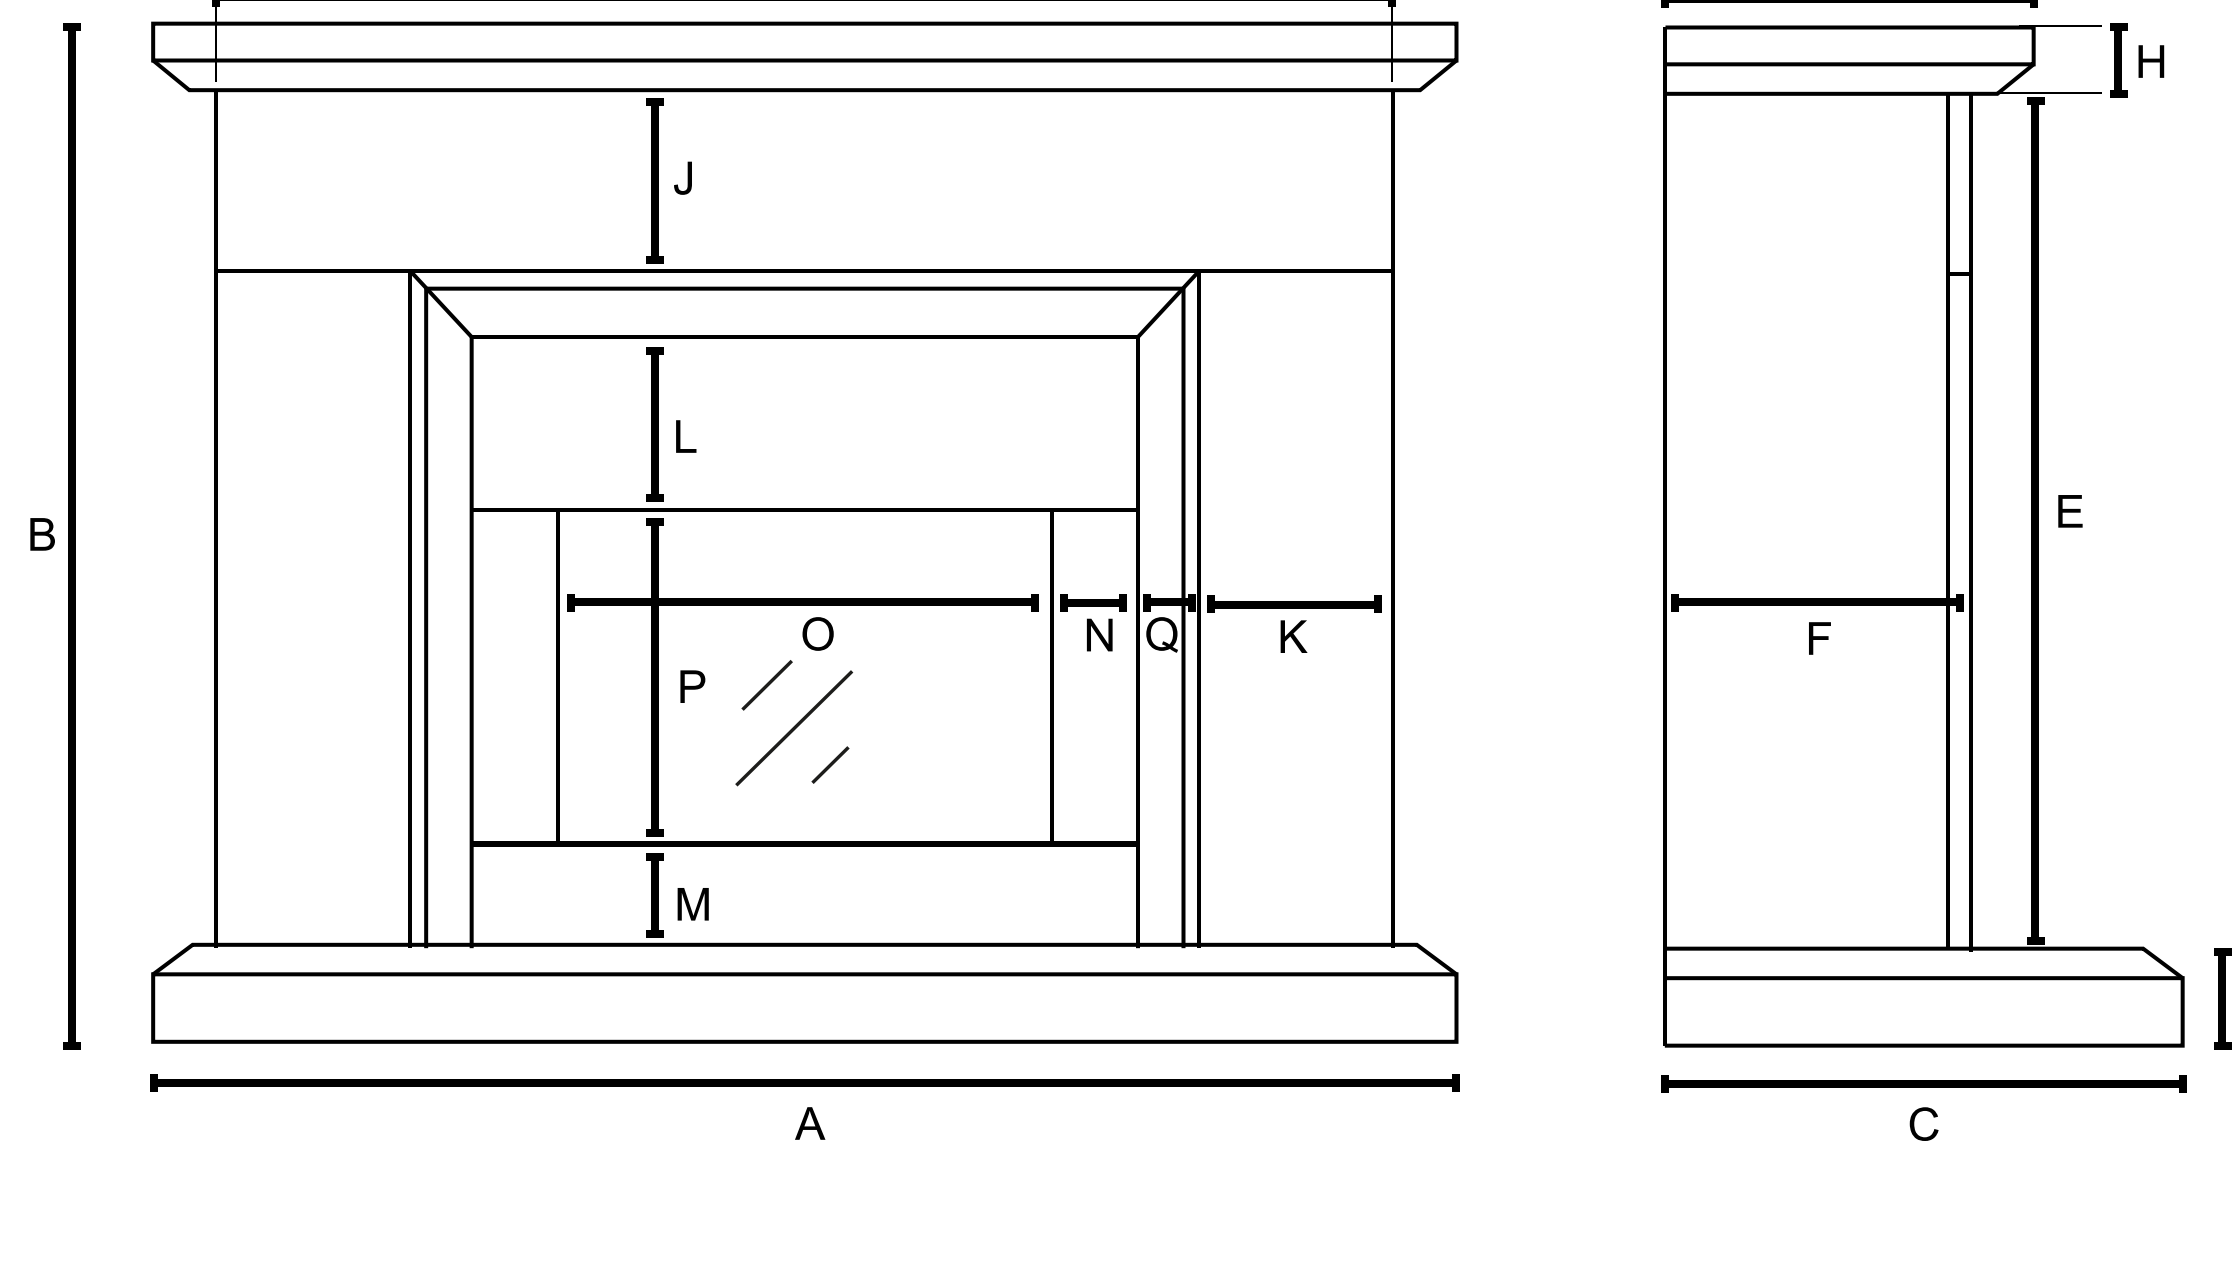

COSTELLO 1000

INFORMATION SHEET

Bespoke
Fireplaces

DIMENSIONS

SIZES	
A 1626mm	B 1062mm
C 460mm	D 1524mm
E 927mm	F 360mm
G 390mm	H 40mm
I 95mm	J 165mm
K 175mm	L 199mm
M 180mm	N 34mm
O 1000mm	P 330mm
Q 53mm	