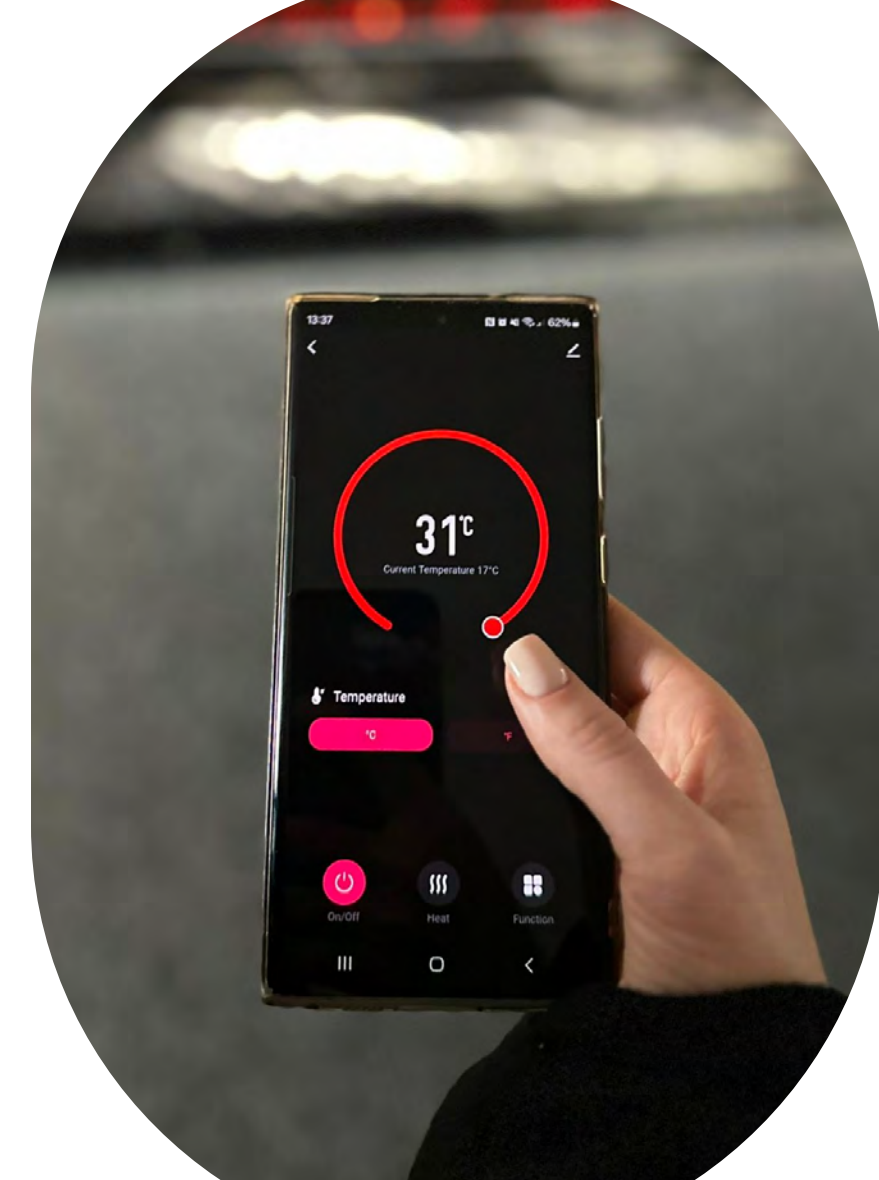

SMART APP & ALEXA

TOUCH CONTROL

LCD REMOTE

Step into the future, where convenience meets innovation. Take command effortlessly through the dedicated app, using the LCD remote control or the discreetly designed touch screen.